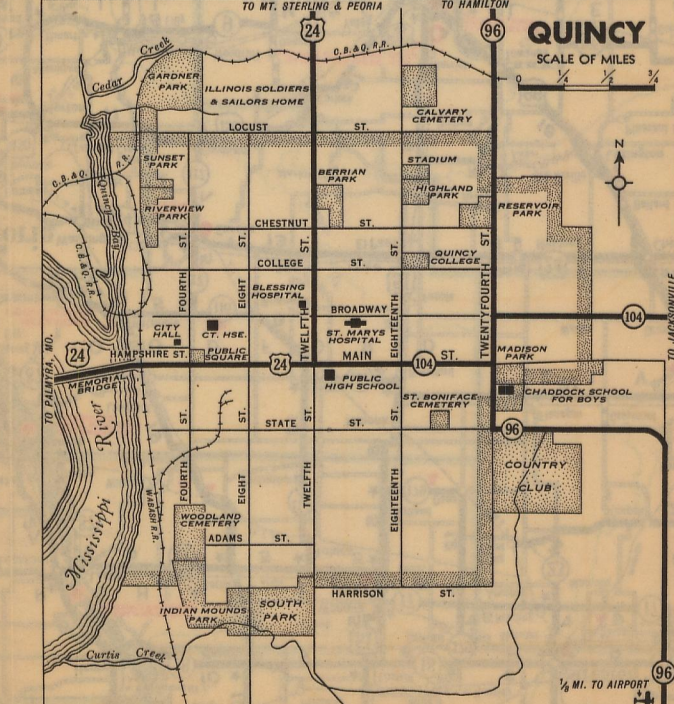

POINTS OF INTEREST

STATE PARKS AND MONUMENTS

Apple River Canyon State Park	D-1	Lincoln State Park	D-8
Beaumont State Park	D-2	Lincoln State Park	D-8
Black Hawk Monument	E-3	Lincoln State Park	D-8
Black Rock State Park	E-4	Lincoln State Park	D-8
Carlin State Park	F-1	Lincoln State Park	D-8
Chickasaw State Park	F-2	Lincoln State Park	D-8
Chickasaw State Park	F-2	Lincoln State Park	D-8
Chickasaw State Park	F-2	Lincoln State Park	D-8
Chickasaw State Park	F-2	Lincoln State Park	D-8
Chickasaw State Park	F-2	Lincoln State Park	D-8

STATE FORESTS AND GAME PRESERVES

Alton State Forest	D-8	Rock Lake Wild Life Area	D-9
Alton State Forest	D-8	Rock Lake Wild Life Area	D-9
Alton State Forest	D-8	Rock Lake Wild Life Area	D-9
Alton State Forest	D-8	Rock Lake Wild Life Area	D-9
Alton State Forest	D-8	Rock Lake Wild Life Area	D-9

STATE INSTITUTIONS

Alton State Hospital	D-8	Illinois State Penitentiary	D-10
Alton State Hospital	D-8	Illinois State Penitentiary	D-10
Alton State Hospital	D-8	Illinois State Penitentiary	D-10
Alton State Hospital	D-8	Illinois State Penitentiary	D-10
Alton State Hospital	D-8	Illinois State Penitentiary	D-10

HISTORICAL MARKERS

Alton State Hospital	D-8	Illinois State Penitentiary	D-10
Alton State Hospital	D-8	Illinois State Penitentiary	D-10
Alton State Hospital	D-8	Illinois State Penitentiary	D-10
Alton State Hospital	D-8	Illinois State Penitentiary	D-10
Alton State Hospital	D-8	Illinois State Penitentiary	D-10

COLLEGES AND UNIVERSITIES

Alton State Hospital	D-8	Illinois State Penitentiary	D-10
Alton State Hospital	D-8	Illinois State Penitentiary	D-10
Alton State Hospital	D-8	Illinois State Penitentiary	D-10
Alton State Hospital	D-8	Illinois State Penitentiary	D-10
Alton State Hospital	D-8	Illinois State Penitentiary	D-10

OTHER POINTS OF INTEREST

Alton State Hospital	D-8	Illinois State Penitentiary	D-10
Alton State Hospital	D-8	Illinois State Penitentiary	D-10
Alton State Hospital	D-8	Illinois State Penitentiary	D-10
Alton State Hospital	D-8	Illinois State Penitentiary	D-10
Alton State Hospital	D-8	Illinois State Penitentiary	D-10