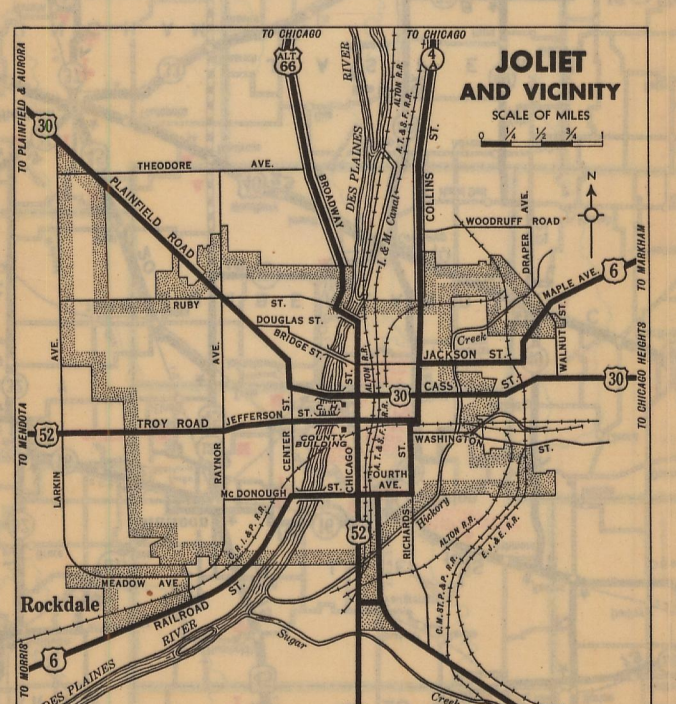

POINTS OF INTEREST

STATE PARKS AND MONUMENTS

Apple River Canyon State Park	D-1	Lincoln State Park	D-8
Beaumont State Park	D-2	Lincoln State Park	D-8
Black Hawk Monument	E-3	Lincoln State Park	D-8
Black Rock State Park	E-4	Lincoln State Park	D-8
Carlin State Park	F-1	Lincoln State Park	D-8
Chickasaw State Park	F-2	Lincoln State Park	D-8
Chickasaw State Park	F-2	Lincoln State Park	D-8
Chickasaw State Park	F-2	Lincoln State Park	D-8
Chickasaw State Park	F-2	Lincoln State Park	D-8
Chickasaw State Park	F-2	Lincoln State Park	D-8

STATE FORESTS AND GAME PRESERVES

Alton State Forest	D-8	Rock Lake Wild Life Area	D-9
Alton State Forest	D-8	Rock Lake Wild Life Area	D-9
Alton State Forest	D-8	Rock Lake Wild Life Area	D-9
Alton State Forest	D-8	Rock Lake Wild Life Area	D-9
Alton State Forest	D-8	Rock Lake Wild Life Area	D-9

STATE INSTITUTIONS

Alton State Hospital	D-8	Illinois State Penitentiary	D-10
Alton State Hospital	D-8	Illinois State Penitentiary	D-10
Alton State Hospital	D-8	Illinois State Penitentiary	D-10
Alton State Hospital	D-8	Illinois State Penitentiary	D-10
Alton State Hospital	D-8	Illinois State Penitentiary	D-10

HISTORICAL MARKERS

Alton State Hospital	D-8	Illinois State Penitentiary	D-10
Alton State Hospital	D-8	Illinois State Penitentiary	D-10
Alton State Hospital	D-8	Illinois State Penitentiary	D-10
Alton State Hospital	D-8	Illinois State Penitentiary	D-10
Alton State Hospital	D-8	Illinois State Penitentiary	D-10

COLLEGES AND UNIVERSITIES

Alton State Hospital	D-8	Illinois State Penitentiary	D-10
Alton State Hospital	D-8	Illinois State Penitentiary	D-10
Alton State Hospital	D-8	Illinois State Penitentiary	D-10
Alton State Hospital	D-8	Illinois State Penitentiary	D-10
Alton State Hospital	D-8	Illinois State Penitentiary	D-10

OTHER POINTS OF INTEREST

Alton State Hospital	D-8	Illinois State Penitentiary	D-10
Alton State Hospital	D-8	Illinois State Penitentiary	D-10
Alton State Hospital	D-8	Illinois State Penitentiary	D-10
Alton State Hospital	D-8	Illinois State Penitentiary	D-10
Alton State Hospital	D-8	Illinois State Penitentiary	D-10