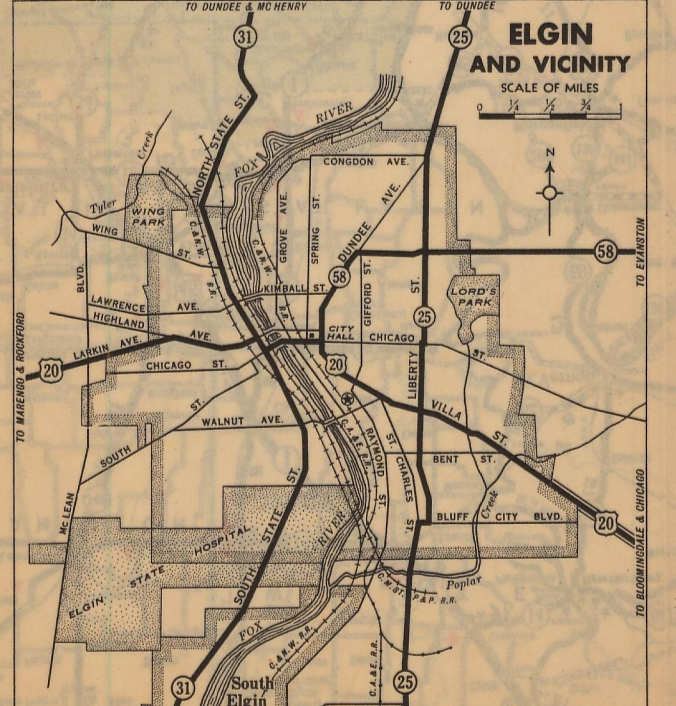

POINTS OF INTEREST

STATE PARKS AND MONUMENTS

Apple River Canyon State Park	D-1	Lincoln State Park	D-8
Beaumont State Park	D-2	Lincoln State Park	D-8
Black Hawk Monument	E-3	Lincoln State Park	D-8
Black Rock State Park	E-4	Lincoln State Park	D-8
Carlin State Park	F-1	Lincoln State Park	D-8
Chickasaw State Park	F-2	Lincoln State Park	D-8
Chickasaw State Park	F-2	Lincoln State Park	D-8
Chickasaw State Park	F-2	Lincoln State Park	D-8
Chickasaw State Park	F-2	Lincoln State Park	D-8
Chickasaw State Park	F-2	Lincoln State Park	D-8

STATE FORESTS AND GAME PRESERVES

Alton State Forest	D-8	Rock Lake Wild Life Area	D-9
Alton State Forest	D-8	Rock Lake Wild Life Area	D-9
Alton State Forest	D-8	Rock Lake Wild Life Area	D-9
Alton State Forest	D-8	Rock Lake Wild Life Area	D-9
Alton State Forest	D-8	Rock Lake Wild Life Area	D-9

STATE INSTITUTIONS

Alton State Hospital	D-8	Illinois State Penitentiary	D-10
Alton State Hospital	D-8	Illinois State Penitentiary	D-10
Alton State Hospital	D-8	Illinois State Penitentiary	D-10
Alton State Hospital	D-8	Illinois State Penitentiary	D-10
Alton State Hospital	D-8	Illinois State Penitentiary	D-10

HISTORICAL MARKERS

Alton State Hospital	D-8	Illinois State Penitentiary	D-10
Alton State Hospital	D-8	Illinois State Penitentiary	D-10
Alton State Hospital	D-8	Illinois State Penitentiary	D-10
Alton State Hospital	D-8	Illinois State Penitentiary	D-10
Alton State Hospital	D-8	Illinois State Penitentiary	D-10

COLLEGES AND UNIVERSITIES

Alton State Hospital	D-8	Illinois State Penitentiary	D-10
Alton State Hospital	D-8	Illinois State Penitentiary	D-10
Alton State Hospital	D-8	Illinois State Penitentiary	D-10
Alton State Hospital	D-8	Illinois State Penitentiary	D-10
Alton State Hospital	D-8	Illinois State Penitentiary	D-10

OTHER POINTS OF INTEREST

Alton State Hospital	D-8	Illinois State Penitentiary	D-10
Alton State Hospital	D-8	Illinois State Penitentiary	D-10
Alton State Hospital	D-8	Illinois State Penitentiary	D-10
Alton State Hospital	D-8	Illinois State Penitentiary	D-10
Alton State Hospital	D-8	Illinois State Penitentiary	D-10