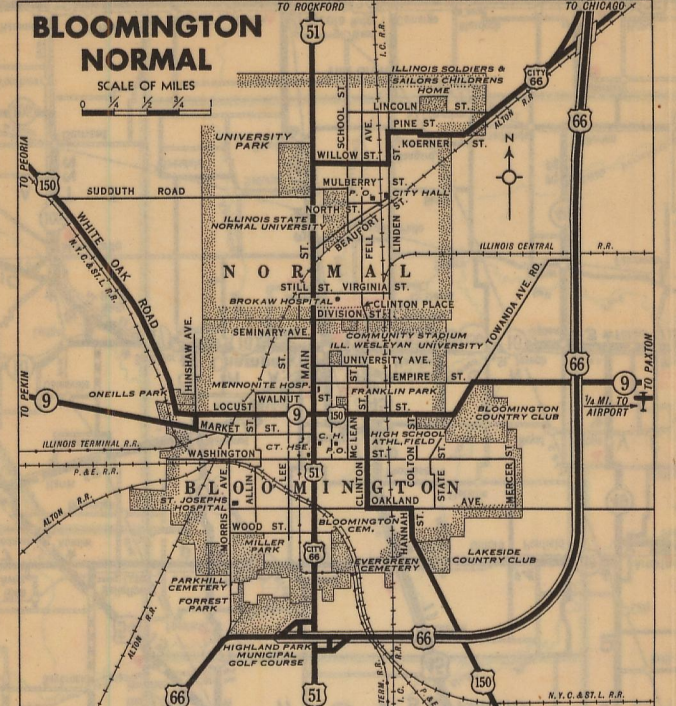

POINTS OF INTEREST

STATE PARKS AND MONUMENTS

Apple River Canyon State Park	D-1	Lincoln State Park	D-8
Beaumont State Park	D-2	Lincoln State Park	D-8
Black Hawk Monument	E-3	Lincoln State Park	D-8
Black Rock State Park	E-4	Lincoln State Park	D-8
Carlin State Park	F-1	Lincoln State Park	D-8
Chickasaw State Park	F-2	Lincoln State Park	D-8
Chickasaw State Park	F-2	Lincoln State Park	D-8
Chickasaw State Park	F-2	Lincoln State Park	D-8
Chickasaw State Park	F-2	Lincoln State Park	D-8
Chickasaw State Park	F-2	Lincoln State Park	D-8

STATE FORESTS AND GAME PRESERVES

Alton State Forest	D-8	Rock Lake Wild Life Area	D-9
Alton State Forest	D-8	Rock Lake Wild Life Area	D-9
Alton State Forest	D-8	Rock Lake Wild Life Area	D-9
Alton State Forest	D-8	Rock Lake Wild Life Area	D-9
Alton State Forest	D-8	Rock Lake Wild Life Area	D-9

STATE INSTITUTIONS

Alton State Hospital	D-8	Illinois State Penitentiary	D-10
Alton State Hospital	D-8	Illinois State Penitentiary	D-10
Alton State Hospital	D-8	Illinois State Penitentiary	D-10
Alton State Hospital	D-8	Illinois State Penitentiary	D-10
Alton State Hospital	D-8	Illinois State Penitentiary	D-10

HISTORICAL MARKERS

Alton State Hospital	D-8	Illinois State Penitentiary	D-10
Alton State Hospital	D-8	Illinois State Penitentiary	D-10
Alton State Hospital	D-8	Illinois State Penitentiary	D-10
Alton State Hospital	D-8	Illinois State Penitentiary	D-10
Alton State Hospital	D-8	Illinois State Penitentiary	D-10

COLLEGES AND UNIVERSITIES

Alton State Hospital	D-8	Illinois State Penitentiary	D-10
Alton State Hospital	D-8	Illinois State Penitentiary	D-10
Alton State Hospital	D-8	Illinois State Penitentiary	D-10
Alton State Hospital	D-8	Illinois State Penitentiary	D-10
Alton State Hospital	D-8	Illinois State Penitentiary	D-10

OTHER POINTS OF INTEREST

Alton State Hospital	D-8	Illinois State Penitentiary	D-10
Alton State Hospital	D-8	Illinois State Penitentiary	D-10
Alton State Hospital	D-8	Illinois State Penitentiary	D-10
Alton State Hospital	D-8	Illinois State Penitentiary	D-10
Alton State Hospital	D-8	Illinois State Penitentiary	D-10