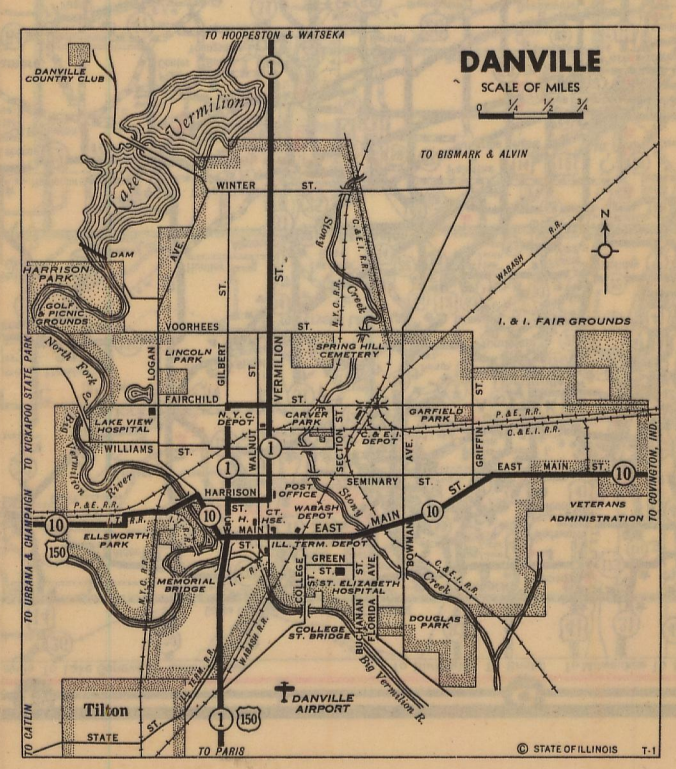

POINTS OF INTEREST

STATE PARKS AND MONUMENTS

Apple River Canyon State Park	D-1	Lincoln State Park	D-8
Beaumont State Park	D-2	Lincoln State Park	D-8
Black Hawk Monument	E-3	Lincoln State Park	D-8
Black Rock State Park	E-4	Lincoln State Park	D-8
Carlin State Park	F-1	Lincoln State Park	D-8
Chickasaw State Park	F-2	Lincoln State Park	D-8
Chickasaw State Park	F-2	Lincoln State Park	D-8
Chickasaw State Park	F-2	Lincoln State Park	D-8
Chickasaw State Park	F-2	Lincoln State Park	D-8
Chickasaw State Park	F-2	Lincoln State Park	D-8

STATE FORESTS AND GAME PRESERVES

Alton State Forest	D-8	Rock Lake Wild Life Area	D-9
Alton State Forest	D-8	Rock Lake Wild Life Area	D-9
Alton State Forest	D-8	Rock Lake Wild Life Area	D-9
Alton State Forest	D-8	Rock Lake Wild Life Area	D-9
Alton State Forest	D-8	Rock Lake Wild Life Area	D-9

STATE INSTITUTIONS

Alton State Hospital	D-8	Illinois State Penitentiary	D-10
Alton State Hospital	D-8	Illinois State Penitentiary	D-10
Alton State Hospital	D-8	Illinois State Penitentiary	D-10
Alton State Hospital	D-8	Illinois State Penitentiary	D-10
Alton State Hospital	D-8	Illinois State Penitentiary	D-10

HISTORICAL MARKERS

Alton State Hospital	D-8	Illinois State Penitentiary	D-10
Alton State Hospital	D-8	Illinois State Penitentiary	D-10
Alton State Hospital	D-8	Illinois State Penitentiary	D-10
Alton State Hospital	D-8	Illinois State Penitentiary	D-10
Alton State Hospital	D-8	Illinois State Penitentiary	D-10

COLLEGES AND UNIVERSITIES

Alton State Hospital	D-8	Illinois State Penitentiary	D-10
Alton State Hospital	D-8	Illinois State Penitentiary	D-10
Alton State Hospital	D-8	Illinois State Penitentiary	D-10
Alton State Hospital	D-8	Illinois State Penitentiary	D-10
Alton State Hospital	D-8	Illinois State Penitentiary	D-10

OTHER POINTS OF INTEREST

Alton State Hospital	D-8	Illinois State Penitentiary	D-10
Alton State Hospital	D-8	Illinois State Penitentiary	D-10
Alton State Hospital	D-8	Illinois State Penitentiary	D-10
Alton State Hospital	D-8	Illinois State Penitentiary	D-10
Alton State Hospital	D-8	Illinois State Penitentiary	D-10