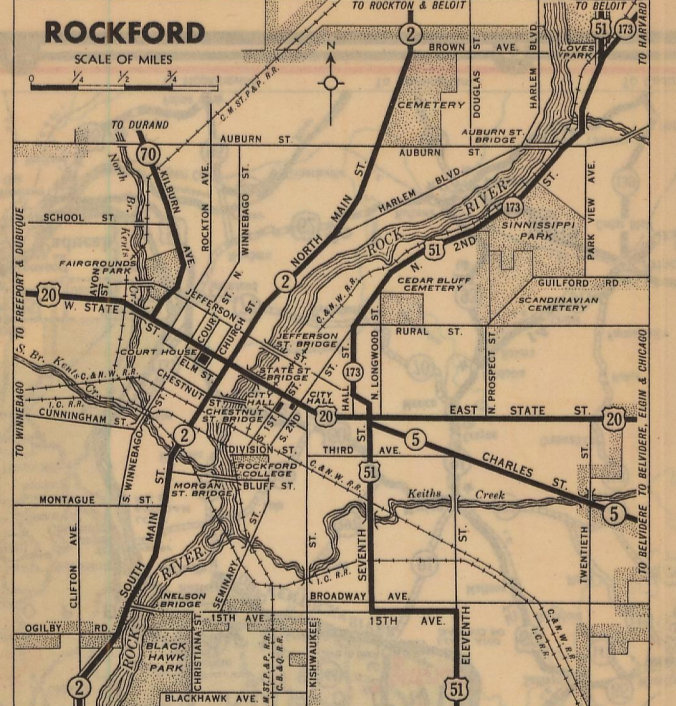

INDEX TO CITIES AND VILLAGES

Albion, 1,318	C-4	Proctor, 595	E-1	Wheaton, 4,370	A-1
Albion, 1,318	C-4	Grand Tower, 1,043	D-1	Wheaton, 4,370	A-1
Albion, 1,318	C-4	Grand Tower, 1,043	D-1	Wheaton, 4,370	A-1
Albion, 1,318	C-4	Grand Tower, 1,043	D-1	Wheaton, 4,370	A-1
Albion, 1,318	C-4	Grand Tower, 1,043	D-1	Wheaton, 4,370	A-1