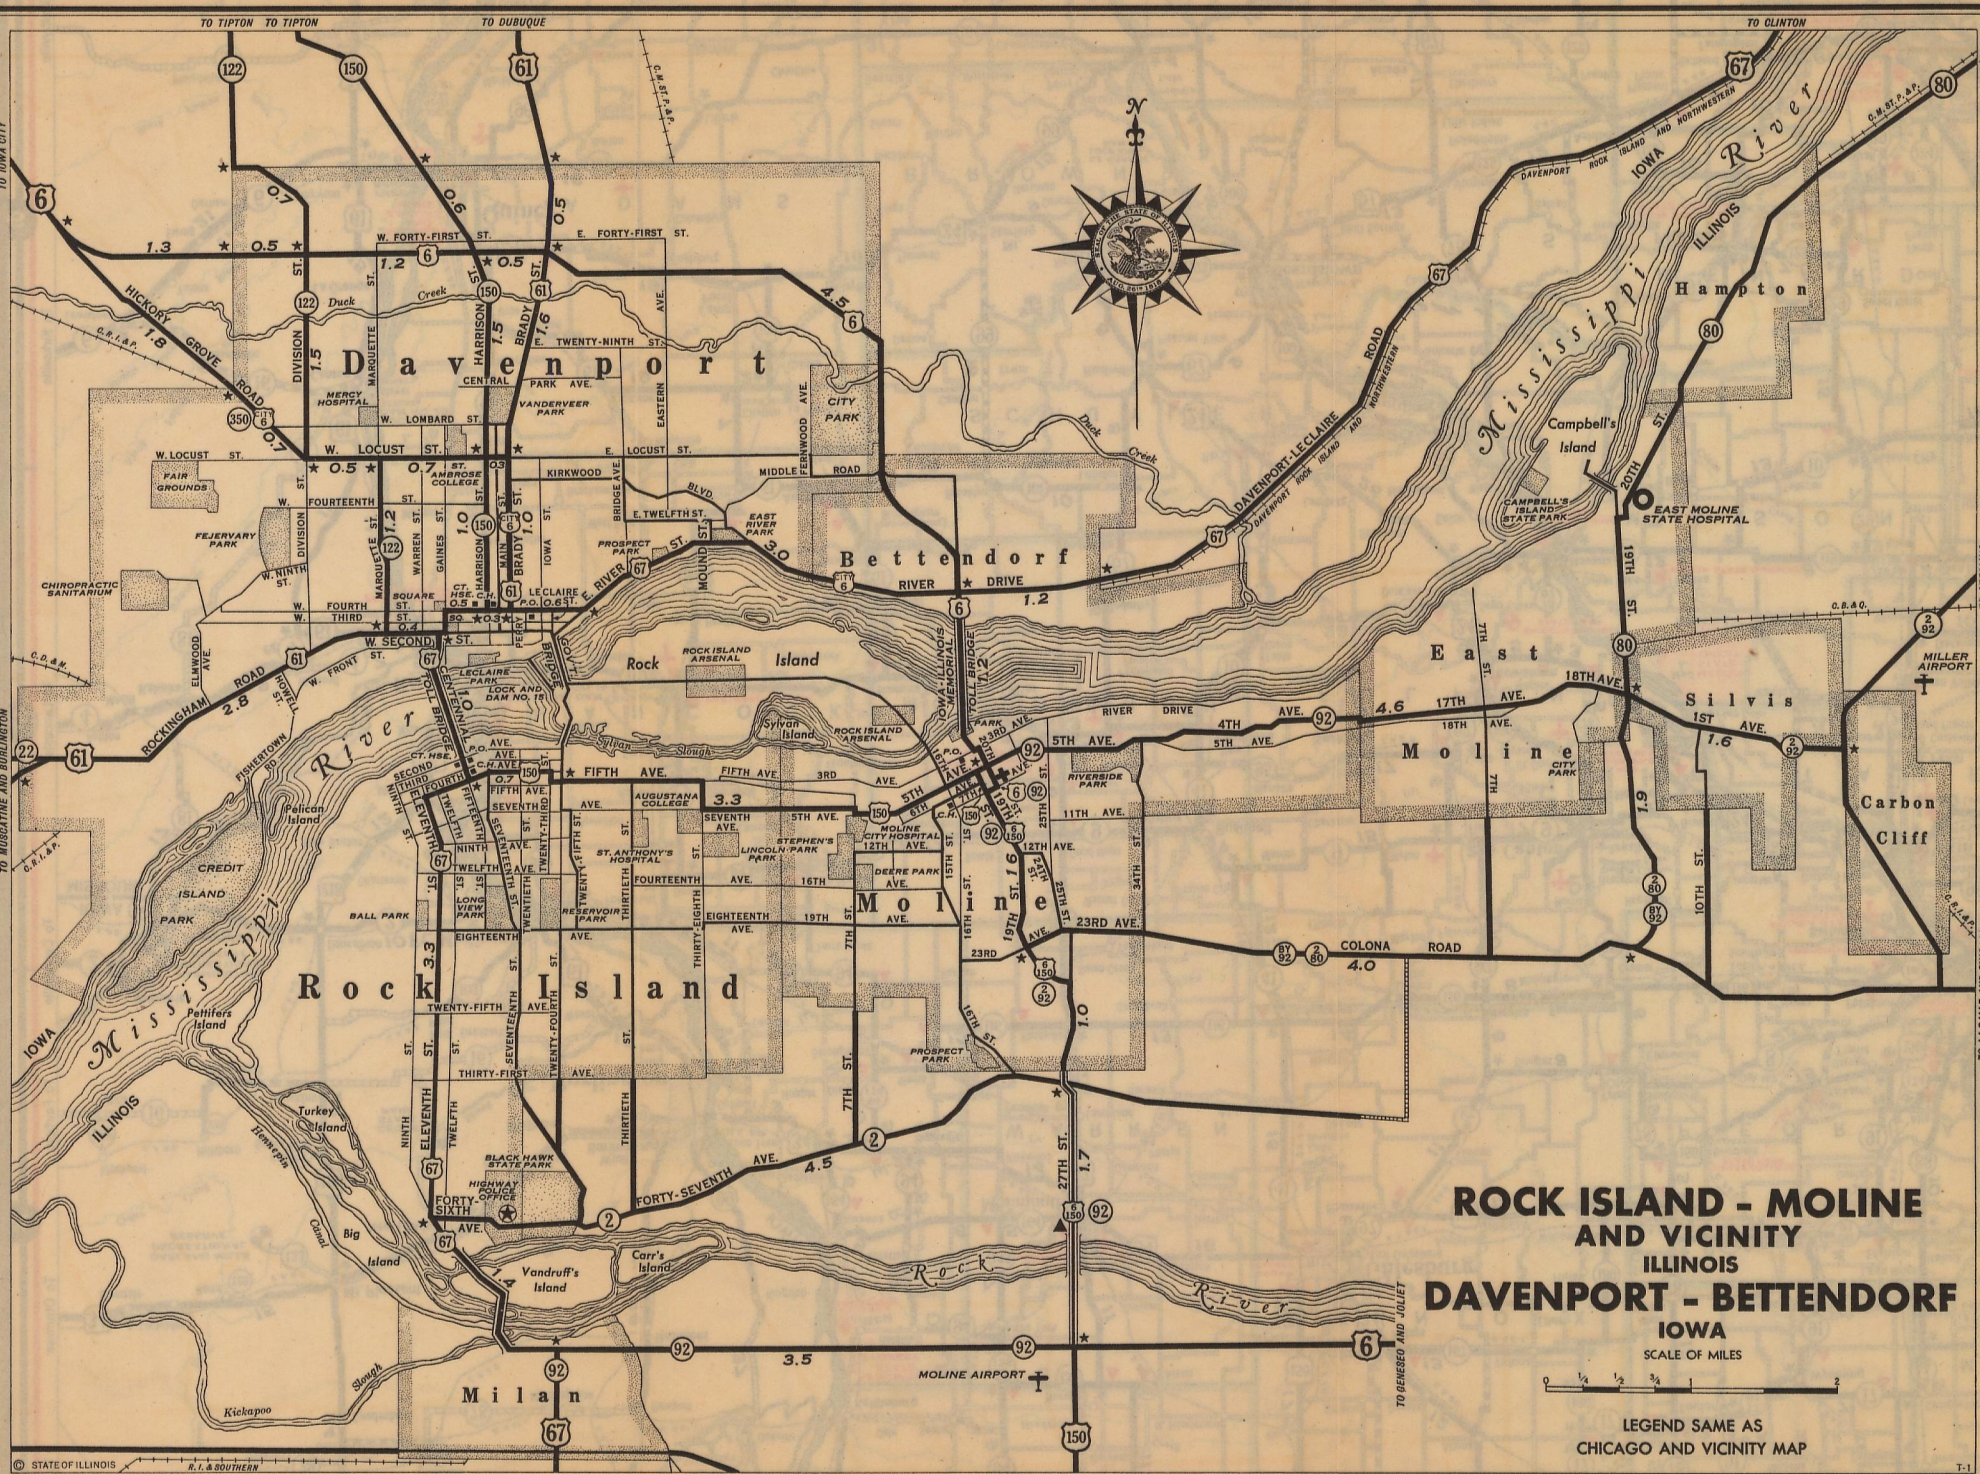

POINTS OF INTEREST

STATE PARKS AND MONUMENTS

Apple River Canyon State Park	D-1	Lincoln State Park	D-8
Beaumont State Park	D-2	Lincoln State Park	D-8
Black Hawk Monument	E-3	Lincoln State Park	D-8
Black Rock State Park	E-4	Lincoln State Park	D-8
Carlin State Park	F-1	Lincoln State Park	D-8
Chickasaw State Park	F-2	Lincoln State Park	D-8
Chickasaw State Park	F-2	Lincoln State Park	D-8
Chickasaw State Park	F-2	Lincoln State Park	D-8
Chickasaw State Park	F-2	Lincoln State Park	D-8
Chickasaw State Park	F-2	Lincoln State Park	D-8

STATE FORESTS AND GAME PRESERVES

Alton State Forest	D-8	Rock Lake Wild Life Area	D-9
Alton State Forest	D-8	Rock Lake Wild Life Area	D-9
Alton State Forest	D-8	Rock Lake Wild Life Area	D-9
Alton State Forest	D-8	Rock Lake Wild Life Area	D-9
Alton State Forest	D-8	Rock Lake Wild Life Area	D-9

STATE INSTITUTIONS

Alton State Hospital	D-8	Illinois State Penitentiary	D-10
Alton State Hospital	D-8	Illinois State Penitentiary	D-10
Alton State Hospital	D-8	Illinois State Penitentiary	D-10
Alton State Hospital	D-8	Illinois State Penitentiary	D-10
Alton State Hospital	D-8	Illinois State Penitentiary	D-10

HISTORICAL MARKERS

Alton State Hospital	D-8	Illinois State Penitentiary	D-10
Alton State Hospital	D-8	Illinois State Penitentiary	D-10
Alton State Hospital	D-8	Illinois State Penitentiary	D-10
Alton State Hospital	D-8	Illinois State Penitentiary	D-10
Alton State Hospital	D-8	Illinois State Penitentiary	D-10

COLLEGES AND UNIVERSITIES

Alton State Hospital	D-8	Illinois State Penitentiary	D-10
Alton State Hospital	D-8	Illinois State Penitentiary	D-10
Alton State Hospital	D-8	Illinois State Penitentiary	D-10
Alton State Hospital	D-8	Illinois State Penitentiary	D-10
Alton State Hospital	D-8	Illinois State Penitentiary	D-10

OTHER POINTS OF INTEREST

Alton State Hospital	D-8	Illinois State Penitentiary	D-10
Alton State Hospital	D-8	Illinois State Penitentiary	D-10
Alton State Hospital	D-8	Illinois State Penitentiary	D-10
Alton State Hospital	D-8	Illinois State Penitentiary	D-10
Alton State Hospital	D-8	Illinois State Penitentiary	D-10