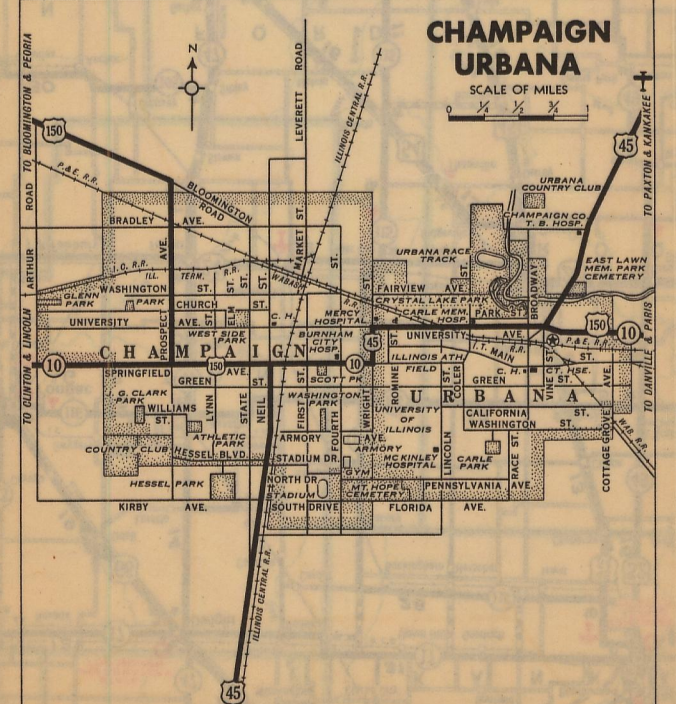

POINTS OF INTEREST

STATE PARKS AND MONUMENTS

Apple River Canyon State Park	D-1	Lincoln State Park	D-8
Beaumont State Park	D-2	Lincoln State Park	D-8
Black Hawk Monument	E-3	Lincoln State Park	D-8
Black Rock State Park	E-4	Lincoln State Park	D-8
Carlin State Park	F-1	Lincoln State Park	D-8
Chickasaw State Park	F-2	Lincoln State Park	D-8
Chickasaw State Park	F-2	Lincoln State Park	D-8
Chickasaw State Park	F-2	Lincoln State Park	D-8
Chickasaw State Park	F-2	Lincoln State Park	D-8
Chickasaw State Park	F-2	Lincoln State Park	D-8

STATE FORESTS AND GAME PRESERVES

Alton State Forest	D-8	Rock Lake Wild Life Area	D-9
Alton State Forest	D-8	Rock Lake Wild Life Area	D-9
Alton State Forest	D-8	Rock Lake Wild Life Area	D-9
Alton State Forest	D-8	Rock Lake Wild Life Area	D-9
Alton State Forest	D-8	Rock Lake Wild Life Area	D-9

STATE INSTITUTIONS

Alton State Hospital	D-8	Illinois State Penitentiary	D-10
Alton State Hospital	D-8	Illinois State Penitentiary	D-10
Alton State Hospital	D-8	Illinois State Penitentiary	D-10
Alton State Hospital	D-8	Illinois State Penitentiary	D-10
Alton State Hospital	D-8	Illinois State Penitentiary	D-10

HISTORICAL MARKERS

Alton State Hospital	D-8	Illinois State Penitentiary	D-10
Alton State Hospital	D-8	Illinois State Penitentiary	D-10
Alton State Hospital	D-8	Illinois State Penitentiary	D-10
Alton State Hospital	D-8	Illinois State Penitentiary	D-10
Alton State Hospital	D-8	Illinois State Penitentiary	D-10

COLLEGES AND UNIVERSITIES

Alton State Hospital	D-8	Illinois State Penitentiary	D-10
Alton State Hospital	D-8	Illinois State Penitentiary	D-10
Alton State Hospital	D-8	Illinois State Penitentiary	D-10
Alton State Hospital	D-8	Illinois State Penitentiary	D-10
Alton State Hospital	D-8	Illinois State Penitentiary	D-10

OTHER POINTS OF INTEREST

Alton State Hospital	D-8	Illinois State Penitentiary	D-10
Alton State Hospital	D-8	Illinois State Penitentiary	D-10
Alton State Hospital	D-8	Illinois State Penitentiary	D-10
Alton State Hospital	D-8	Illinois State Penitentiary	D-10
Alton State Hospital	D-8	Illinois State Penitentiary	D-10