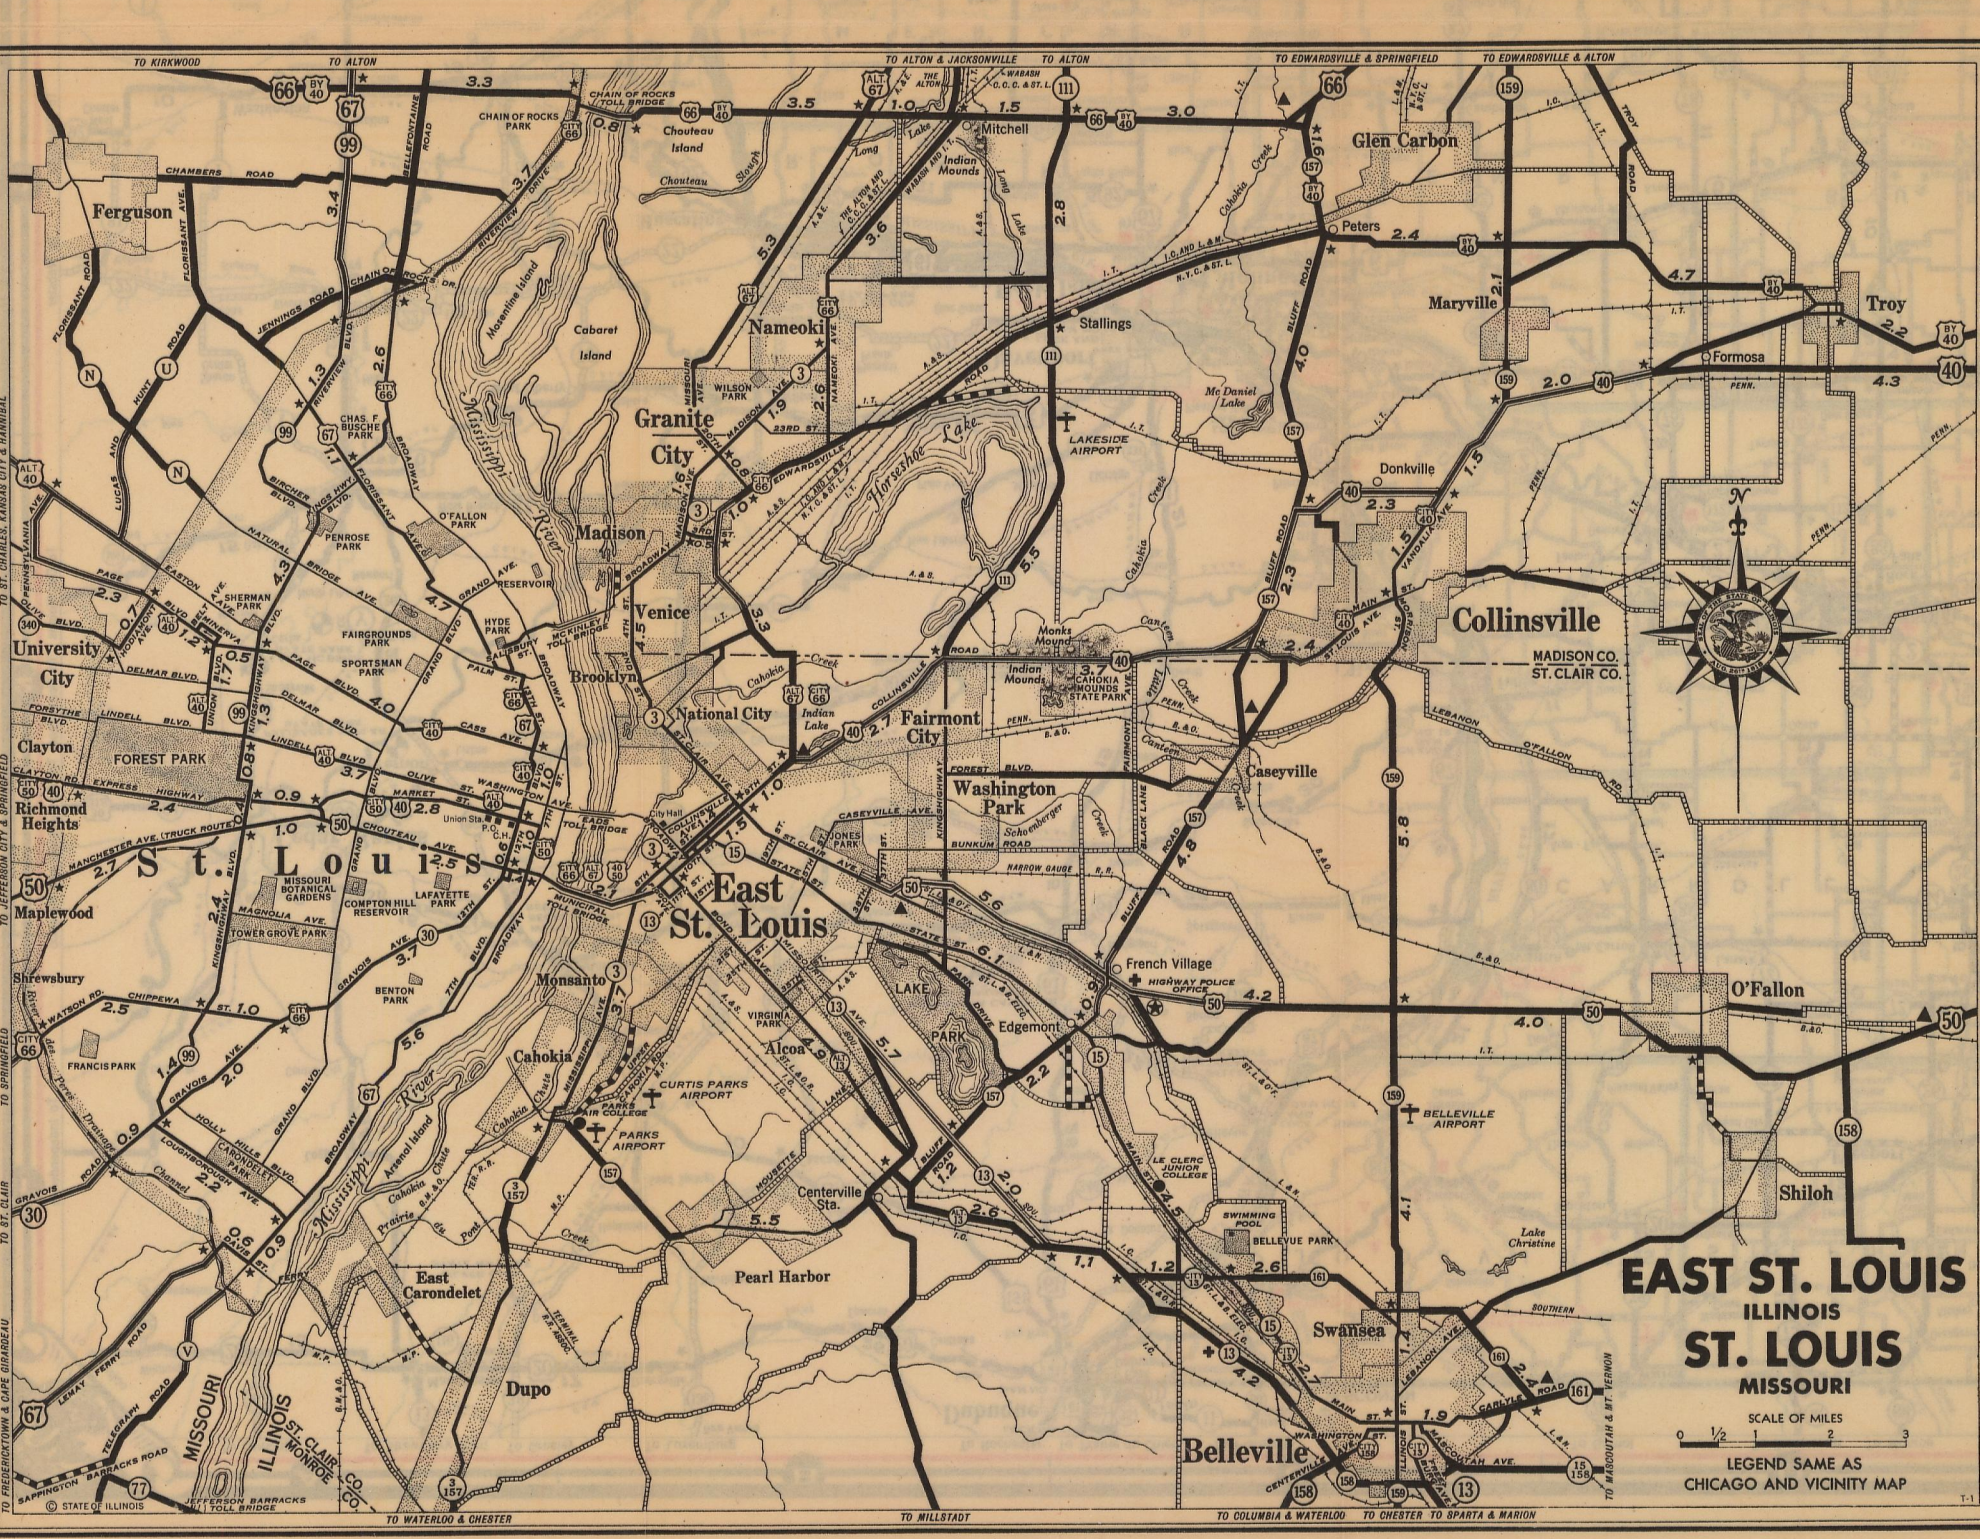

POINTS OF INTEREST

STATE PARKS AND MONUMENTS

Apple River Canyon State Park	D-1	Lincoln State Park	D-8
Beaumont State Park	D-2	Lincoln State Park	D-8
Black Hawk Monument	E-3	Lincoln State Park	D-8
Black Rock State Park	E-4	Lincoln State Park	D-8
Carlin State Park	F-1	Lincoln State Park	D-8
Chickasaw State Park	F-2	Lincoln State Park	D-8
Chickasaw State Park	F-2	Lincoln State Park	D-8
Chickasaw State Park	F-2	Lincoln State Park	D-8
Chickasaw State Park	F-2	Lincoln State Park	D-8
Chickasaw State Park	F-2	Lincoln State Park	D-8

STATE FORESTS AND GAME PRESERVES

Alton State Forest	D-8	Rock Lake Wild Life Area	D-9
Alton State Forest	D-8	Rock Lake Wild Life Area	D-9
Alton State Forest	D-8	Rock Lake Wild Life Area	D-9
Alton State Forest	D-8	Rock Lake Wild Life Area	D-9
Alton State Forest	D-8	Rock Lake Wild Life Area	D-9

STATE INSTITUTIONS

Alton State Hospital	D-8	Illinois State Penitentiary	D-10
Alton State Hospital	D-8	Illinois State Penitentiary	D-10
Alton State Hospital	D-8	Illinois State Penitentiary	D-10
Alton State Hospital	D-8	Illinois State Penitentiary	D-10
Alton State Hospital	D-8	Illinois State Penitentiary	D-10

HISTORICAL MARKERS

Alton State Hospital	D-8	Illinois State Penitentiary	D-10
Alton State Hospital	D-8	Illinois State Penitentiary	D-10
Alton State Hospital	D-8	Illinois State Penitentiary	D-10
Alton State Hospital	D-8	Illinois State Penitentiary	D-10
Alton State Hospital	D-8	Illinois State Penitentiary	D-10

COLLEGES AND UNIVERSITIES

Alton State Hospital	D-8	Illinois State Penitentiary	D-10
Alton State Hospital	D-8	Illinois State Penitentiary	D-10
Alton State Hospital	D-8	Illinois State Penitentiary	D-10
Alton State Hospital	D-8	Illinois State Penitentiary	D-10
Alton State Hospital	D-8	Illinois State Penitentiary	D-10

OTHER POINTS OF INTEREST

Alton State Hospital	D-8	Illinois State Penitentiary	D-10
Alton State Hospital	D-8	Illinois State Penitentiary	D-10
Alton State Hospital	D-8	Illinois State Penitentiary	D-10
Alton State Hospital	D-8	Illinois State Penitentiary	D-10
Alton State Hospital	D-8	Illinois State Penitentiary	D-10