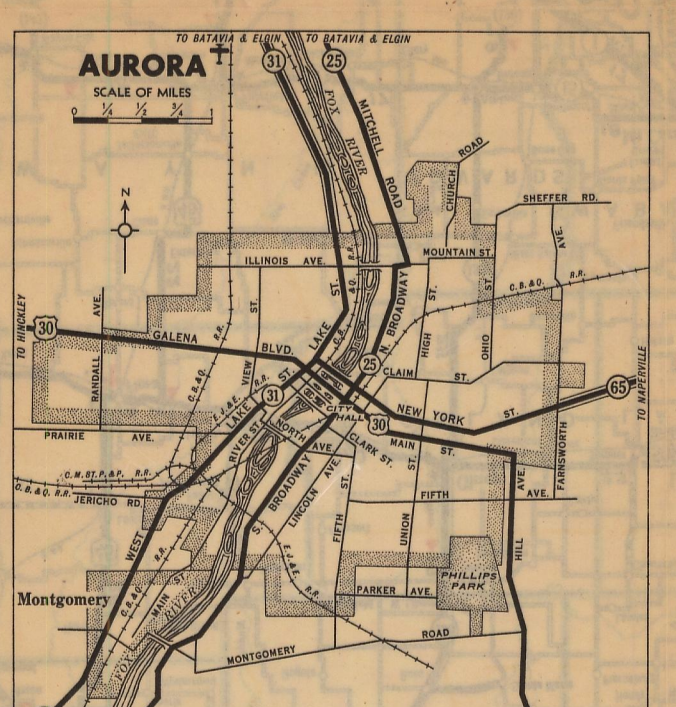

POINTS OF INTEREST

STATE PARKS AND MONUMENTS

Apple River Canyon State Park	D-1	Lincoln State Park	D-8
Beaumont State Park	D-2	Lincoln State Park	D-8
Black Hawk Monument	E-3	Lincoln State Park	D-8
Black Rock State Park	E-4	Lincoln State Park	D-8
Carlin State Park	F-1	Lincoln State Park	D-8
Chickasaw State Park	F-2	Lincoln State Park	D-8
Chickasaw State Park	F-2	Lincoln State Park	D-8
Chickasaw State Park	F-2	Lincoln State Park	D-8
Chickasaw State Park	F-2	Lincoln State Park	D-8
Chickasaw State Park	F-2	Lincoln State Park	D-8

STATE FORESTS AND GAME PRESERVES

Alton State Forest	D-8	Rock Lake Wild Life Area	D-9
Alton State Forest	D-8	Rock Lake Wild Life Area	D-9
Alton State Forest	D-8	Rock Lake Wild Life Area	D-9
Alton State Forest	D-8	Rock Lake Wild Life Area	D-9
Alton State Forest	D-8	Rock Lake Wild Life Area	D-9

STATE INSTITUTIONS

Alton State Hospital	D-8	Illinois State Penitentiary	D-10
Alton State Hospital	D-8	Illinois State Penitentiary	D-10
Alton State Hospital	D-8	Illinois State Penitentiary	D-10
Alton State Hospital	D-8	Illinois State Penitentiary	D-10
Alton State Hospital	D-8	Illinois State Penitentiary	D-10

HISTORICAL MARKERS

Alton State Hospital	D-8	Illinois State Penitentiary	D-10
Alton State Hospital	D-8	Illinois State Penitentiary	D-10
Alton State Hospital	D-8	Illinois State Penitentiary	D-10
Alton State Hospital	D-8	Illinois State Penitentiary	D-10
Alton State Hospital	D-8	Illinois State Penitentiary	D-10

COLLEGES AND UNIVERSITIES

Alton State Hospital	D-8	Illinois State Penitentiary	D-10
Alton State Hospital	D-8	Illinois State Penitentiary	D-10
Alton State Hospital	D-8	Illinois State Penitentiary	D-10
Alton State Hospital	D-8	Illinois State Penitentiary	D-10
Alton State Hospital	D-8	Illinois State Penitentiary	D-10

OTHER POINTS OF INTEREST

Alton State Hospital	D-8	Illinois State Penitentiary	D-10
Alton State Hospital	D-8	Illinois State Penitentiary	D-10
Alton State Hospital	D-8	Illinois State Penitentiary	D-10
Alton State Hospital	D-8	Illinois State Penitentiary	D-10
Alton State Hospital	D-8	Illinois State Penitentiary	D-10