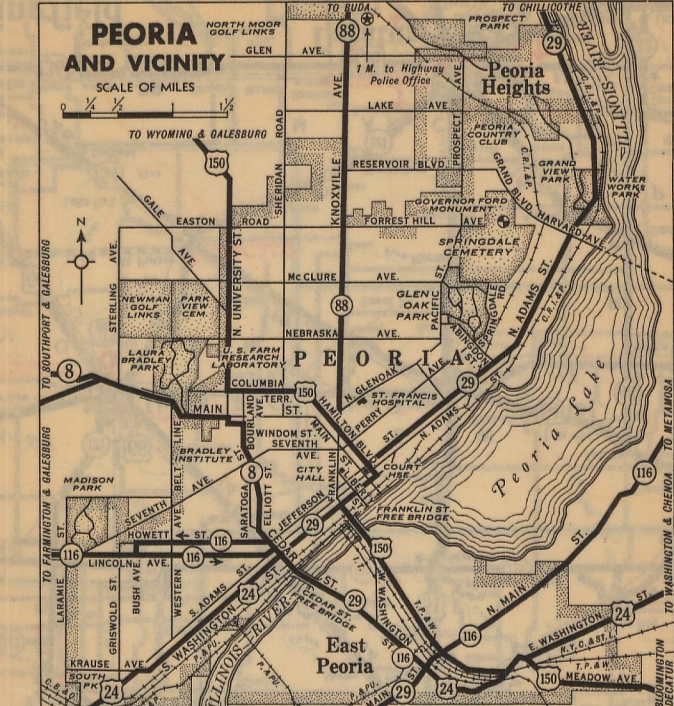

POINTS OF INTEREST

STATE PARKS AND MONUMENTS

Apple River Canyon State Park	D-1	Lincoln State Park	D-8
Beaumont State Park	D-2	Lincoln State Park	D-8
Black Hawk Monument	E-3	Lincoln State Park	D-8
Black Rock State Park	E-4	Lincoln State Park	D-8
Carlin State Park	F-1	Lincoln State Park	D-8
Chickasaw State Park	F-2	Lincoln State Park	D-8
Chickasaw State Park	F-2	Lincoln State Park	D-8
Chickasaw State Park	F-2	Lincoln State Park	D-8
Chickasaw State Park	F-2	Lincoln State Park	D-8
Chickasaw State Park	F-2	Lincoln State Park	D-8

STATE FORESTS AND GAME PRESERVES

Alton State Forest	D-8	Rock Lake Wild Life Area	D-9
Alton State Forest	D-8	Rock Lake Wild Life Area	D-9
Alton State Forest	D-8	Rock Lake Wild Life Area	D-9
Alton State Forest	D-8	Rock Lake Wild Life Area	D-9
Alton State Forest	D-8	Rock Lake Wild Life Area	D-9

STATE INSTITUTIONS

Alton State Hospital	D-8	Illinois State Penitentiary	D-10
Alton State Hospital	D-8	Illinois State Penitentiary	D-10
Alton State Hospital	D-8	Illinois State Penitentiary	D-10
Alton State Hospital	D-8	Illinois State Penitentiary	D-10
Alton State Hospital	D-8	Illinois State Penitentiary	D-10

HISTORICAL MARKERS

Alton State Hospital	D-8	Illinois State Penitentiary	D-10
Alton State Hospital	D-8	Illinois State Penitentiary	D-10
Alton State Hospital	D-8	Illinois State Penitentiary	D-10
Alton State Hospital	D-8	Illinois State Penitentiary	D-10
Alton State Hospital	D-8	Illinois State Penitentiary	D-10

COLLEGES AND UNIVERSITIES

Alton State Hospital	D-8	Illinois State Penitentiary	D-10
Alton State Hospital	D-8	Illinois State Penitentiary	D-10
Alton State Hospital	D-8	Illinois State Penitentiary	D-10
Alton State Hospital	D-8	Illinois State Penitentiary	D-10
Alton State Hospital	D-8	Illinois State Penitentiary	D-10

OTHER POINTS OF INTEREST

Alton State Hospital	D-8	Illinois State Penitentiary	D-10
Alton State Hospital	D-8	Illinois State Penitentiary	D-10
Alton State Hospital	D-8	Illinois State Penitentiary	D-10
Alton State Hospital	D-8	Illinois State Penitentiary	D-10
Alton State Hospital	D-8	Illinois State Penitentiary	D-10