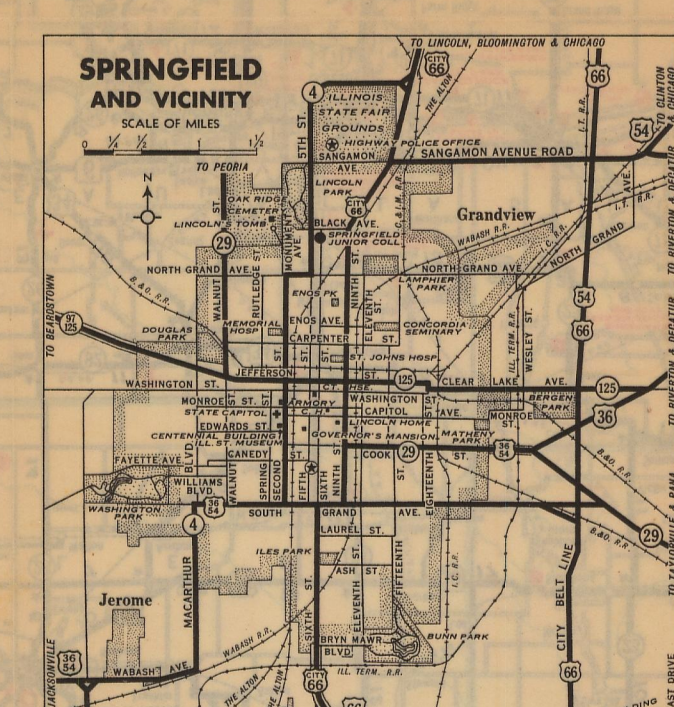

POINTS OF INTEREST

STATE PARKS AND MONUMENTS

Apple River Canyon State Park	D-1	Lincoln State Park	D-8
Beaumont State Park	D-2	Lincoln State Park	D-8
Black Hawk Monument	E-3	Lincoln State Park	D-8
Black Rock State Park	E-4	Lincoln State Park	D-8
Carlin State Park	F-1	Lincoln State Park	D-8
Chickasaw State Park	F-2	Lincoln State Park	D-8
Chickasaw State Park	F-2	Lincoln State Park	D-8
Chickasaw State Park	F-2	Lincoln State Park	D-8
Chickasaw State Park	F-2	Lincoln State Park	D-8
Chickasaw State Park	F-2	Lincoln State Park	D-8

STATE FORESTS AND GAME PRESERVES

Alton State Forest	D-8	Rock Lake Wild Life Area	D-9
Alton State Forest	D-8	Rock Lake Wild Life Area	D-9
Alton State Forest	D-8	Rock Lake Wild Life Area	D-9
Alton State Forest	D-8	Rock Lake Wild Life Area	D-9
Alton State Forest	D-8	Rock Lake Wild Life Area	D-9

STATE INSTITUTIONS

Alton State Hospital	D-8	Illinois State Penitentiary	D-10
Alton State Hospital	D-8	Illinois State Penitentiary	D-10
Alton State Hospital	D-8	Illinois State Penitentiary	D-10
Alton State Hospital	D-8	Illinois State Penitentiary	D-10
Alton State Hospital	D-8	Illinois State Penitentiary	D-10

HISTORICAL MARKERS

Alton State Hospital	D-8	Illinois State Penitentiary	D-10
Alton State Hospital	D-8	Illinois State Penitentiary	D-10
Alton State Hospital	D-8	Illinois State Penitentiary	D-10
Alton State Hospital	D-8	Illinois State Penitentiary	D-10
Alton State Hospital	D-8	Illinois State Penitentiary	D-10

COLLEGES AND UNIVERSITIES

Alton State Hospital	D-8	Illinois State Penitentiary	D-10
Alton State Hospital	D-8	Illinois State Penitentiary	D-10
Alton State Hospital	D-8	Illinois State Penitentiary	D-10
Alton State Hospital	D-8	Illinois State Penitentiary	D-10
Alton State Hospital	D-8	Illinois State Penitentiary	D-10

OTHER POINTS OF INTEREST

Alton State Hospital	D-8	Illinois State Penitentiary	D-10
Alton State Hospital	D-8	Illinois State Penitentiary	D-10
Alton State Hospital	D-8	Illinois State Penitentiary	D-10
Alton State Hospital	D-8	Illinois State Penitentiary	D-10
Alton State Hospital	D-8	Illinois State Penitentiary	D-10