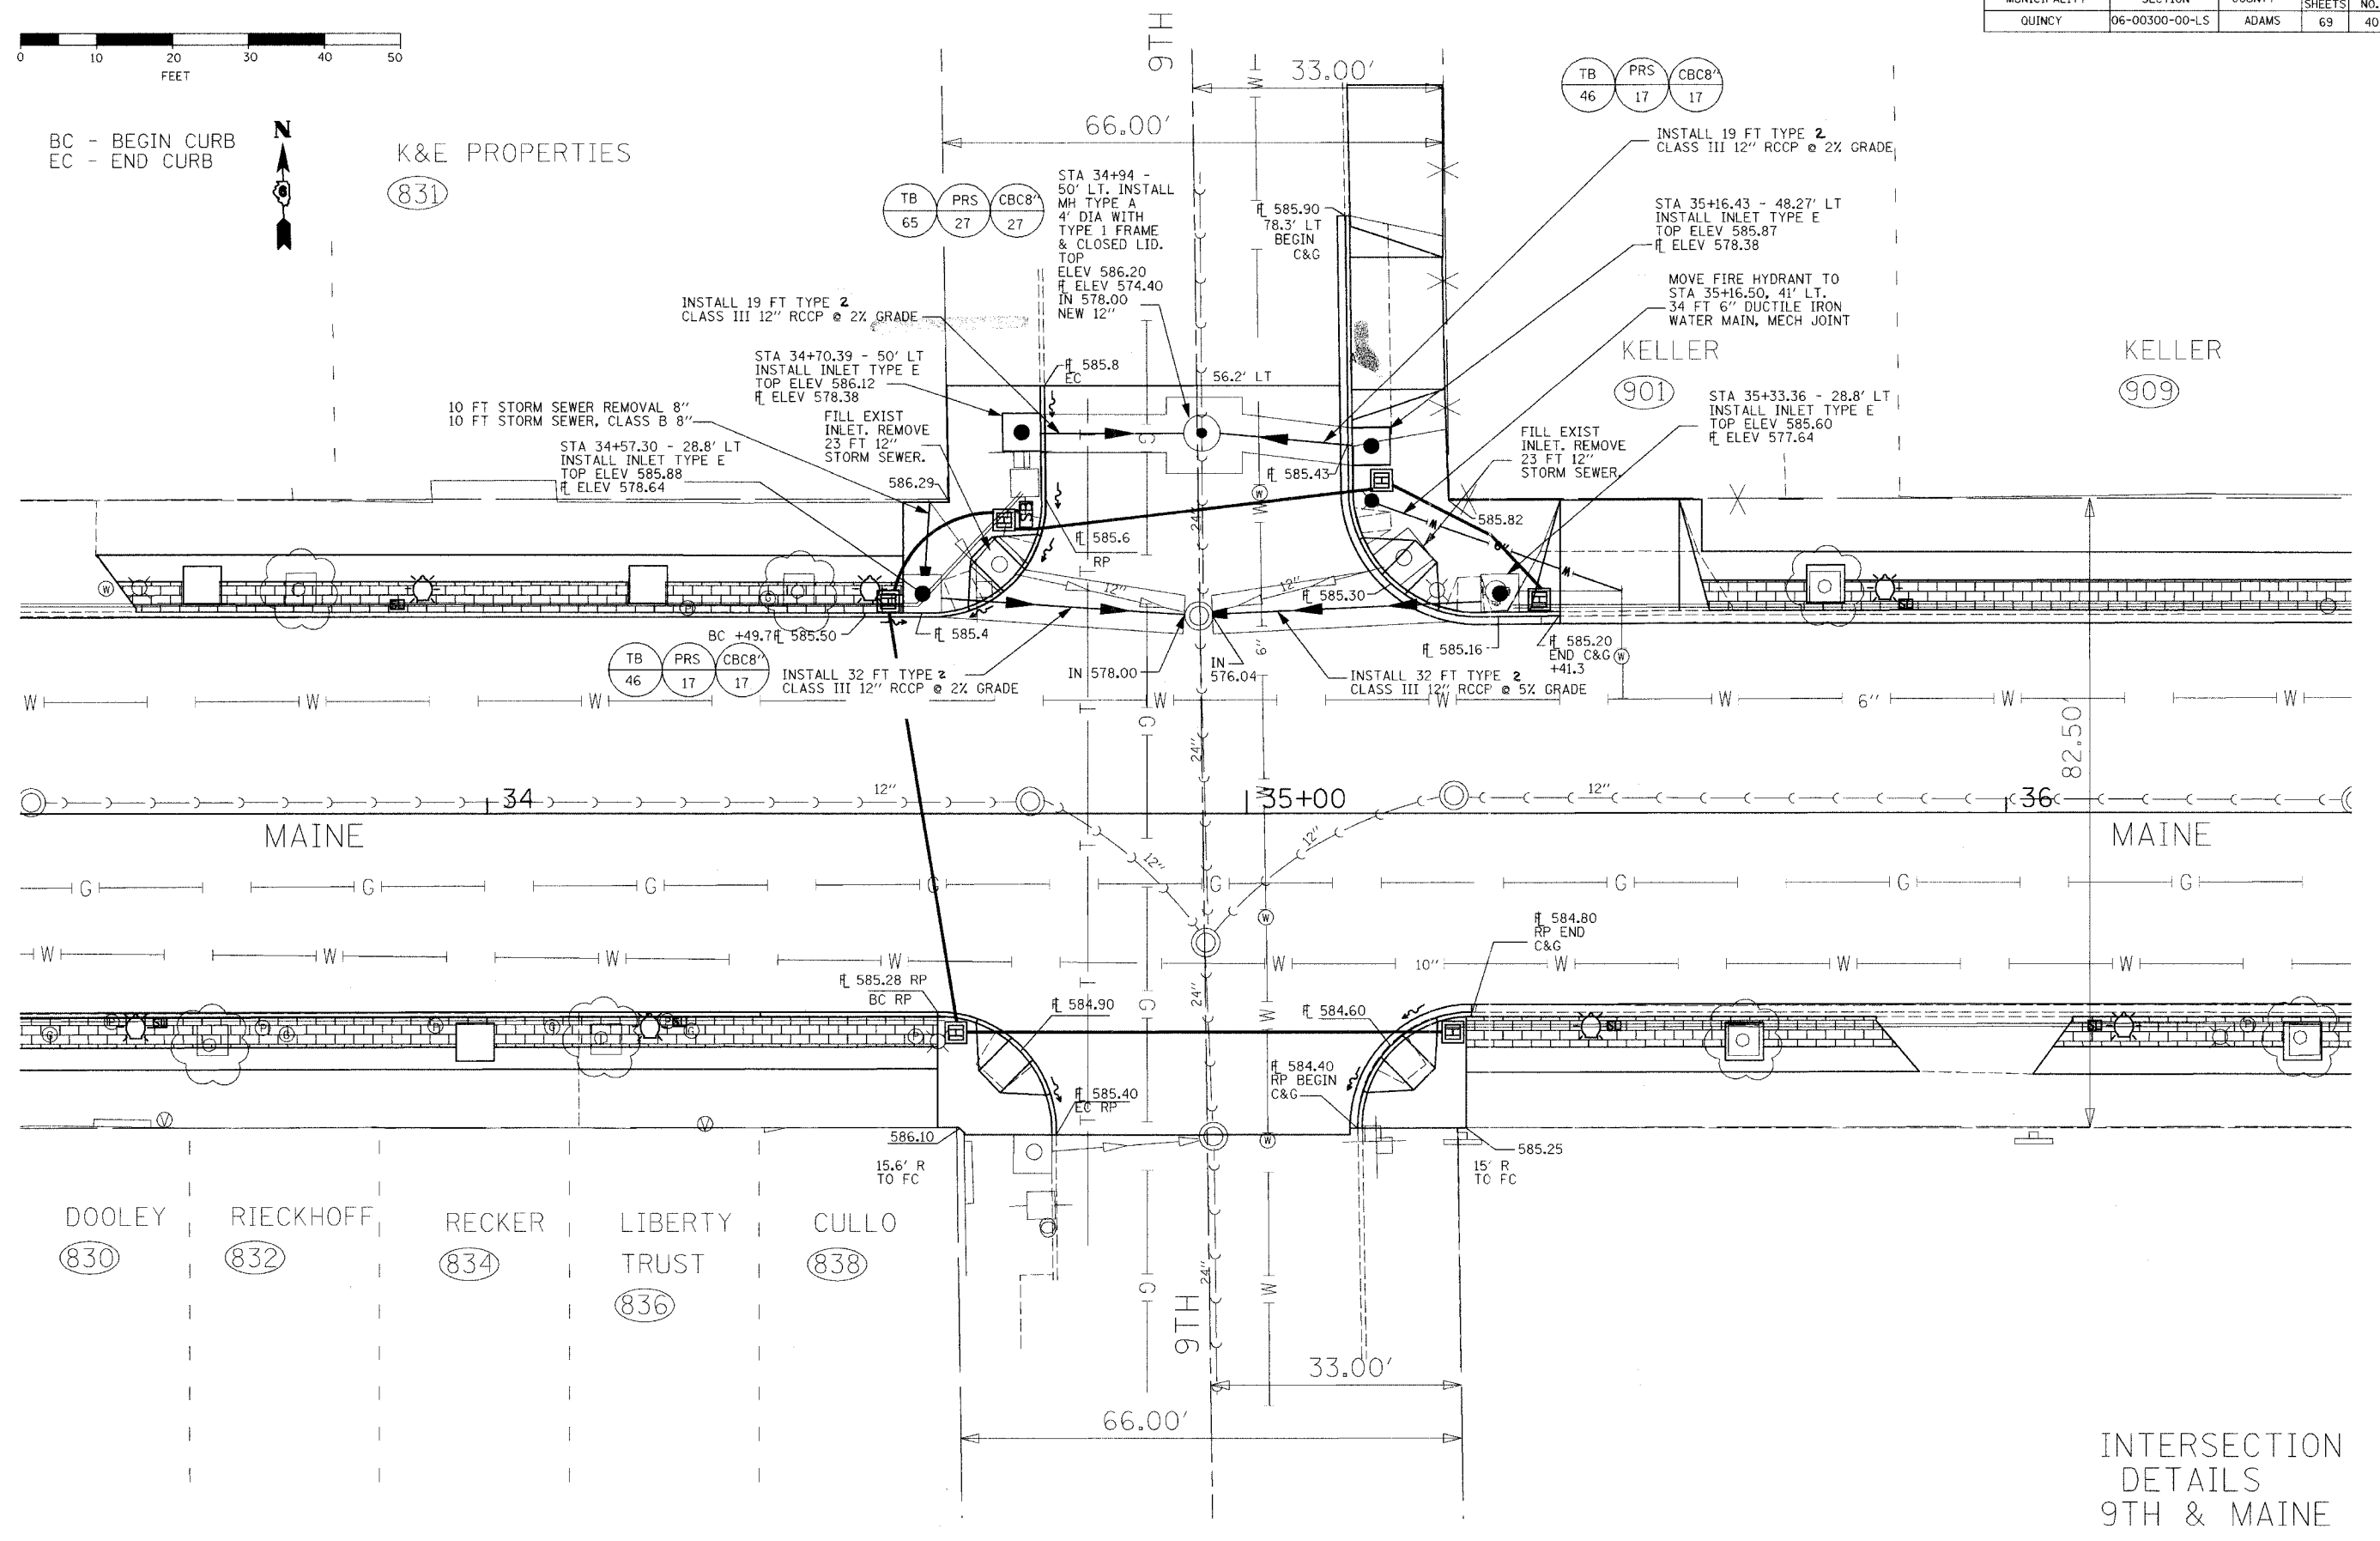

MUNICIPALITY	SECTION	COUNTY	TOTAL SHEETS	SHEET NO.
QUINCY	06-00300-00-LS	ADAMS	69	40

BC - BEGIN CURB  
EC - END CURB

K&E PROPERTIES

(831)

KELLER

(909)

MAINE

MAINE

DOOLEY  
(830)

RIECKHOFF  
(832)

RECKER  
(834)

LIBERTY TRUST  
(836)

CULLO  
(838)

INTERSECTION  
DETAILS  
9TH & MAINE