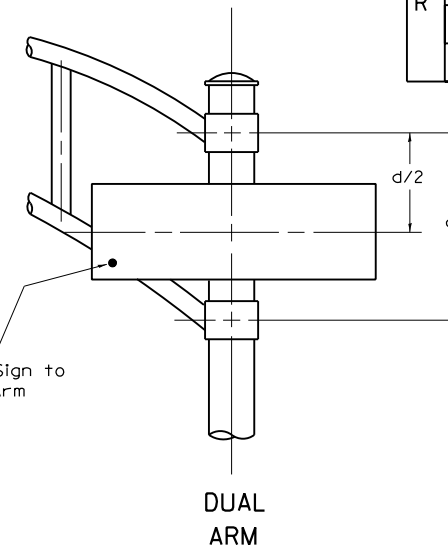

DUAL ARM

Upper Case To Lower Case Spacing Chart 8-6 Inch Series "C & D"

SERIES	SECOND LETTER															
	acde		bhikl		f w		j		s t		v y		x		z	
	C	D	C	D	C	D	C	D	C	D	C	D	C	D	C	D
A W X	1²	1⁴	1⁴	1⁵	1²	1⁴	0⁶	1⁰	1¹	1⁴	0⁶	1⁰	1¹	1²	1²	1⁴
B	1⁴	1⁵	2⁰	2¹	1⁴	1⁵	1¹	1²	1⁴	1⁵	1²	1⁴	1²	1⁴	1⁶	1⁷
C E G	1⁴	1⁵	2⁰	2¹	1²	1⁴	0⁶	1⁰	1²	1⁴	1²	1⁴	1⁴	1⁵	1⁴	1⁵
D O O R	1⁴	1⁵	2⁰	2¹	1⁴	1⁵	0⁶	1⁰	1²	1⁴	1²	1⁴	1⁴	1⁵	1⁴	1⁵
F	0⁵	0⁶	1⁴	1⁵	0⁶	1⁰	0⁵	0⁶	0⁶	1⁰	0⁶	1⁰	0⁶	1⁰	1¹	1²
H I M N	2⁰	2¹	2²	2⁴	2⁰	2¹	1⁴	1⁵	1⁶	1⁷	1⁶	1⁷	2⁰	2¹	2⁰	2¹
J U	2⁰	2¹	2⁰	2¹	1⁶	1⁷	1⁴	1⁵	1⁶	1⁷	1⁶	1⁷	1⁶	1⁷	2⁰	2¹
K L	1¹	1²	1⁶	1⁷	1¹	1²	0⁵	0⁶	1¹	1²	1¹	1²	1¹	1²	1²	1⁴
P	1²	1⁴	1⁴	1⁵	1²	1⁴	0⁵	0⁶	1¹	1²	1¹	1²	1²	1⁴	1²	1⁴
S	1²	1⁴	1⁶	1⁷	1²	1⁴	0⁶	1⁰	1²	1⁴	1²	1⁴	1²	1⁴	1²	1⁴
T	1¹	1²	1⁶	1⁷	0⁶	1⁰	0⁶	1⁰	1¹	1²	1¹	1²	1¹	1²	1²	1⁴
V	0⁶	1⁰	1⁴	1⁵	1¹	1²	0⁶	1⁰	1²	1⁴	1²	1⁴	1²	1⁴	1²	1⁴
Y	0⁵	0⁶	1⁴	1⁵	0⁶	1⁰	0⁵	0⁶	0⁵	0⁷	0⁵	0⁶	0⁶	1⁰	1¹	1²
Z	1⁶	1⁷	2²	2⁴	1⁶	1⁷	1²	1⁴	1⁶	1⁷	1⁶	1⁷	1⁶	1⁷	2⁰	2¹

Lower Case To Lower Case Spacing Chart 6 Inch Series "C & D"

SERIES	SECOND LETTER															
	acde		bhikl		f w		j		s t		v y		x		z	
	C	D	C	D	C	D	C	D	C	D	C	D	C	D	C	D
adhgij	1⁶	1⁷	2²	2⁴	1⁶	1⁷	1²	1⁴	1⁴	1⁵	1⁴	1⁵	1⁶	1⁷	1⁶	1⁷
lmnqu																
bfkops	1²	1⁴	1⁶	1⁷	1¹	1²	0⁵	0⁶	1¹	1²	1¹	1²	1²	1⁴	1²	1⁴
ce	1²	1⁴	1⁶	1⁷	1²	1⁴	0⁶	1⁰	1²	1⁴	1²	1⁴	1²	1⁴	1²	1⁴
r	0⁶	1⁰	1²	1⁴	0⁶	1⁰	0³	0³	0⁵	0⁶	0⁵	0⁶	0⁶	1⁰	0⁶	1⁰
t z	1²	1⁴	1⁶	1⁷	1²	1⁴	0⁶	1⁰	1¹	1²	1¹	1²	1²	1⁴	1²	1⁴
vy	1¹	1²	1⁴	1⁵	1¹	1²	0⁵	0⁶	0⁶	1⁰	0⁶	1⁰	1¹	1²	1¹	1²
w	1¹	1²	1⁴	1⁵	1¹	1²	0⁵	0⁶	1¹	1²	1¹	1²	1¹	1²	1²	1⁴
x	1²	1⁴	1⁶	1⁷	1¹	1²	0⁵	0⁶	1¹	1²	1¹	1²	1¹	1²	1²	1⁴

Number To Number Spacing Chart 8 Inch Series "C & D"

SERIES	SECOND NUMBER																			
	0		1		2		3		4		5		6		7		8		9	
	C	D	C	D	C	D	C	D	C	D	C	D	C	D	C	D	C	D	C	D
0 9	1⁶	1⁷	1⁶	1⁷	1⁴	1⁵	1²	1⁴	1⁴	1⁵	1⁴	1⁵	1⁶	1⁷	1²	1⁴	1⁶	1⁷	1⁶	1⁷
1	2⁰	2¹	2⁰	2¹	2⁰	2¹	1⁶	1⁷	1⁴	1⁵	2⁰	2¹	2⁰	2¹	1⁴	1⁵	2⁰	2¹	2⁰	2¹
2 3 4	1⁴	1⁵	1⁴	1⁵	1⁴	1⁵	1²	1⁴	1²	1⁴	1⁴	1⁵	1⁴	1⁵	1¹	1²	1⁶	1⁷	1⁴	1⁵
5	1⁴	1⁵	1⁴	1⁵	1⁴	1⁵	1¹	1²	1¹	1²	1⁴	1⁵	1⁴	1⁵	1¹	1²	1⁴	1⁵	1⁴	1⁵
6	1⁶	1⁷	1⁴	1⁵	1⁴	1⁵	1²	1⁴	1⁴	1⁵	1⁴	1⁵	1¹	1²	1⁴	1⁵	1⁴	1⁵	1⁴	1⁵
7	1²	1⁴	1²	1⁴	1⁴	1⁵	1²	1⁵	0⁵	0⁶	1²	1⁴	1⁴	1⁵	1¹	1²	1⁴	1⁵	1²	1⁴
8	1⁶	1⁷	1⁶	1⁷	1⁴	1⁵	1²	1⁵	1²	1⁴	1⁴	1⁵	1⁶	1⁷	1²	1⁴	1⁶	1⁷	1⁴	1⁵

EXAMPLE, 2³ DENOTES 3/8

UPPER AND LOWER CASE LETTER WIDTHS

LETTERS	6 INCH UPPER CASE LETTERS				8 INCH UPPER CASE LETTERS				LETTERS	6 INCH LOWER CASE LETTERS	
	SERIES		SERIES		SERIES		SERIES				
	C	D	C	D	C	D	C	D			
A	3⁶	5⁰	5⁰	6⁵	a	3⁵	4²				
B	3²	4⁰	4³	5³	b	3⁵	4²				
C	3²	4⁰	4³	5³	c	3⁵	4¹				
D	3²	4⁰	4³	5³	d	3⁵	4²				
E	3⁰	3⁵	4⁰	4⁷	e	3⁵	4²				
F	3⁰	3⁵	4⁰	4⁷	f	2³	2⁶				
G	3²	4⁰	4³	5³	g	3⁵	4²				
H	3²	4⁰	4³	5³	h	3⁵	4²				
I	0⁷	0⁷	1¹	1²	i	1¹	1¹				
J	3⁰	3⁶	4⁰	5⁰	j	2⁰	2²				
K	3²	4¹	4³	5⁴	k	3⁵	4²				
L	3⁰	3⁵	4⁰	4⁷	l	1¹	1¹				
M	3⁷	4⁵	5¹	6¹	m	6⁰	7⁰				
N	3²	4⁰	4³	5³	n	3⁵	4²				
O	3⁴	4²	4⁵	5⁵	o	3⁶	4³				
P	3²	4⁰	4³	5³	p	3⁵	4²				
Q	3⁴	4²	4⁵	5⁵	q	3⁵	4²				
R	3²	4⁰	4³	5³	r	2⁶	3²				
S	3²	4⁰	4³	5³	s	3⁶	4²				
T	3⁰	3⁵	4⁰	4⁷	t	2⁷	3²				
U	3²	4⁰	4³	5³	u	3⁵	4²				
V	3⁵	4⁴	4⁷	6⁰	v	4²	4⁷				
W	4⁴	5²	6⁰	7⁰	w	5⁵	6⁴				
X	3⁴	4⁰	4⁵	5³	x	4⁴	5¹				
Y	3⁶	5⁰	5⁰	6⁶	y	4⁶	5³				
Z	3²	4⁰	4³	5³	z	3⁶	4³				

NUMBER	6 INCH SERIES		8 INCH SERIES	
	C	D	C	D
1	1²	1⁴	1⁵	2⁰
2	3²	4⁰	4³	5³
3	3²	4⁰	4³	5³
4	3⁵	4³	4⁷	5⁷
5	3²	4⁰	4³	5³
6	3