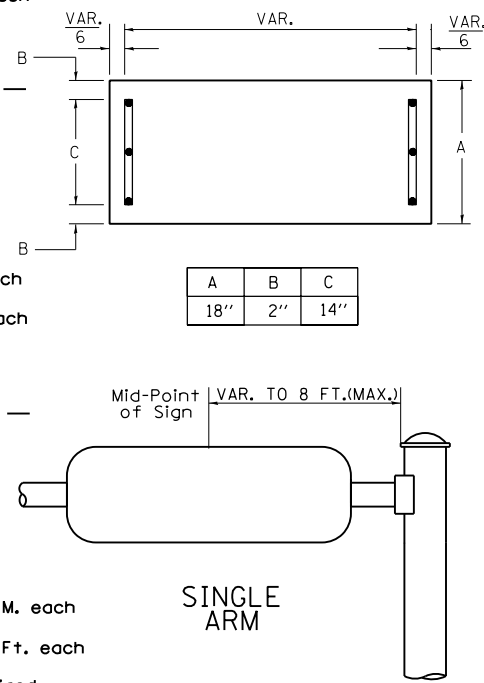

SUPPORTING CHANNELS

SINGLE ARM