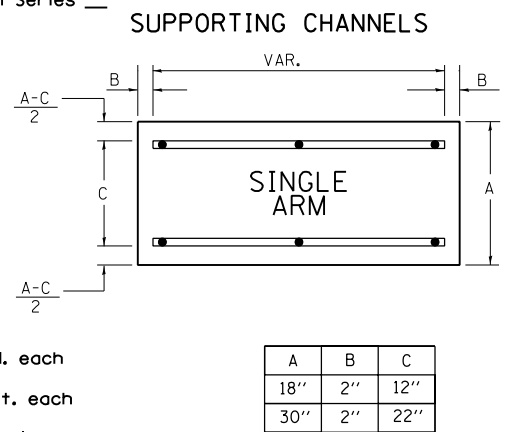

DUAL ARM

Upper Case To Lower Case Spacing Chart 8-6 Inch Series "C & D"

SERIES	SECOND LETTER															
	acde		bhikl		f w		j		s t		v y		x		z	
	C	D	C	D	C	D	C	D	C	D	C	D	C	D	C	D
A W X	1²	1⁴	1⁴	1⁵	1²	1⁴	0⁶	1⁰	1¹	1⁴	0⁶	1⁰	1¹	1²	1²	1⁴
B	1⁴	1⁵	2⁰	2¹	1⁴	1⁵	1¹	1²	1⁴	1⁵	1²	1⁴	1²	1⁴	1⁶	1⁷
C E G	1⁴	1⁵	2⁰	2¹	1²	1⁴	0⁶	1⁰	1²	1⁴	1²	1⁴	1⁴	1⁵	1⁴	1⁵
D O O R	1⁴	1⁵	2⁰	2¹	1⁴	1⁵	0⁶	1⁰	1²	1⁴	1²	1⁴	1⁴	1⁵	1⁴	1⁵
F	0⁵	0⁶	1⁴	1⁵	0⁶	1⁰	0⁵	0⁶	0⁶	1⁰	0⁶	1⁰	0⁶	1⁰	1¹	1²
H I M N	2⁰	2¹	2²	2⁴	2⁰	2¹	1⁴	1⁵	1⁶	1⁷	1⁶	1⁷	2⁰	2¹	2⁰	2¹
J U	2⁰	2¹	2⁰	2¹	1⁶	1⁷	1⁴	1⁵	1⁶	1⁷	1⁶	1⁷	1⁶	1⁷	2⁰	2¹
K L	1¹	1²	1⁶	1⁷	1¹	1²	0⁵	0⁶	1¹	1²	1¹	1²	1¹	1²	1²	1⁴
P	1²	1⁴	1⁴	1⁵	1²	1⁴	0⁵	0⁶	1¹	1²	1¹	1²	1²	1⁴	1²	1⁴
S	1²	1⁴	1⁶	1⁷	1²	1⁴	0⁶	1⁰	1²	1⁴	1²	1⁴	1²	1⁴	1²	1⁴
T	1¹	1²	1⁶	1⁷	0⁶	1⁰	0⁶	1⁰	1¹	1²	1¹	1²	1¹	1²	1²	1⁴
V	0⁶	1⁰	1⁴	1⁵	1¹	1²	0⁶	1⁰	1²	1⁴	1²	1⁴	1²	1⁴	1²	1⁴
Y	0⁵	0⁶	1⁴	1⁵	0⁶	1⁰	0⁵	0⁶	0⁵	0⁷	0⁵	0⁶	0⁶	1⁰	1¹	1²
Z	1⁶	1⁷	2²	2⁴	1⁶	1⁷	1²	1⁴	1⁶	1⁷	1⁶	1⁷	1⁶	1⁷	2⁰	2¹

Lower Case To Lower Case Spacing Chart 6 Inch Series "C & D"

SERIES	SECOND LETTER															
	acde		bhikl		f w		j		s t		v y		x		z	
	C	D	C	D	C	D	C	D	C	D	C	D	C	D	C	D
adhgij	1⁶	1⁷	2²	2⁴	1⁶	1⁷	1²	1⁴	1⁴	1⁵	1⁴	1⁵	1⁶	1⁷	1⁶	1⁷
lmnqu																
bfkops	1²	1⁴	1⁶	1⁷	1¹	1²	0⁵	0⁶	1¹	1²	1¹	1²	1²	1⁴	1²	1⁴
ce	1²	1⁴	1⁶	1⁷	1²	1⁴	0⁶	1⁰	1²	1⁴	1²	1⁴	1²	1⁴	1²	1⁴
r	0⁶	1⁰	1²	1⁴	0⁶	1⁰	0³	0³	0⁵	0⁶	0⁵	0⁶	0⁶	1⁰	0⁶	1⁰
t z	1²	1⁴	1⁶	1⁷	1²	1⁴	0⁶	1⁰	1¹	1²	1¹	1²	1²	1⁴	1²	1⁴
vy	1¹	1²	1⁴	1⁵	1¹	1²	0⁵	0⁶	0⁶	1⁰	0⁶	1⁰	1¹	1²	1¹	1²
w	1¹	1²	1⁴	1⁵	1¹	1²	0⁵	0⁶	1¹	1²	1¹	1²	1¹	1²	1²	1⁴
x	1²	1⁴	1⁶	1⁷	1¹	1²	0⁵	0⁶	1¹	1²	1¹	1²	1¹	1²	1²	1⁴

Number To Number Spacing Chart 8 Inch Series "C & D"

SERIES	SECOND NUMBER																			
	0		1		2		3		4		5		6		7		8		9	
	C	D	C	D	C	D	C	D	C	D	C	D	C	D	C	D	C	D	C	D
0 9	1⁶	1⁷	1⁶	1⁷	1⁴	1⁵	1²	1⁴	1⁴	1⁵	1⁴	1⁵	1⁶	1⁷	1²	1⁴	1⁶	1⁷	1⁶	1⁷
1	2⁰	2¹	2⁰	2¹	2⁰	2¹	1⁶	1⁷	1⁴	1⁵	2⁰	2¹	2⁰	2¹	1⁴	1⁵	2⁰	2¹	2⁰	2¹
2 3 4	1⁴	1⁵	1⁴	1⁵	1⁴	1⁵	1²	1⁴	1²	1⁴	1⁴	1⁵	1⁴	1⁵	1¹	1²	1⁶	1⁷	1⁴	1⁵
5	1⁴	1⁵	1⁴	1⁵	1⁴	1⁵	1¹	1²	1¹	1²	1⁴	1⁵	1⁴	1⁵	1¹	1²	1⁴	1⁵	1⁴	1⁵
6	1⁶	1⁷	1⁴	1⁵	1⁴	1⁵	1²	1⁴	1⁴	1⁵	1⁴	1⁵	1¹	1²	1⁴	1⁵	1⁴	1⁵	1⁴	1⁵
7	1²	1⁴	1²	1⁴	1⁴	1⁵	1²	1⁵	0⁵	0⁶	1²	1⁴	1⁴	1⁵	1¹	1²	1⁴	1⁵	1²	1⁴
8	1⁶	1⁷	1⁶	1⁷	1⁴	1⁵	1²	1⁵	1²	1⁴	1⁴	1⁵	1⁶	1⁷	1²	1⁴	1⁶	1⁷	1⁴	1⁵

EXAMPLE, 2³ DENOTES 3/8

UPPER AND LOWER CASE LETTER WIDTHS

LETTERS	6 INCH UPPER CASE LETTERS				8 INCH UPPER CASE LETTERS				LETTERS	6 INCH LOWER CASE LETTERS	
	SERIES		SERIES		SERIES		SERIES				
	C	D	C	D	C	D	C	D			
A	3⁶	5⁰	5⁰	6⁵	a	3⁵	4²				
B	3²	4⁰	4³	5³	b	3⁵	4²				
C	3²	4⁰	4³	5³	c	3⁵	4¹				
D	3²	4⁰	4³	5³	d	3⁵	4²				
E	3⁰	3⁵	4⁰	4⁷	e	3⁵	4²				
F	3⁰	3⁵	4⁰	4⁷	f	2³	2⁶				
G	3²	4⁰	4³	5³	g	3⁵	4²				
H	3²	4⁰	4³	5³	h	3⁵	4²				
I	0⁷	0⁷	1¹	1²	i	1¹	1¹				
J	3⁰	3⁶	4⁰	5⁰	j	2⁰	2²				
K	3²	4¹	4³	5⁴	k	3⁵	4²				
L	3⁰	3⁵	4⁰	4⁷	l	1¹	1¹				
M	3⁷	4⁵	5¹	6¹	m	6⁰	7⁰				
N	3²	4⁰	4³	5³	n	3⁵	4²				
O	3⁴	4²	4⁵	5⁵	o	3⁶	4³				
P	3²	4⁰	4³	5³	p	3⁵	4²				
Q	3⁴	4²	4⁵	5⁵	q	3⁵	4²				
R	3²	4⁰	4³	5³	r	2⁶	3²				
S	3²	4⁰	4³	5³	s	3⁶	4²				
T	3⁰	3⁵	4⁰	4⁷	t	2⁷	3²				
U	3²	4⁰	4³	5³	u	3⁵	4²				
V	3⁵	4⁴	4⁷	6⁰	v	4²	4⁷				
W	4⁴	5²	6⁰	7⁰	w	5⁵	6⁴				
X	3⁴	4⁰	4⁵	5³	x	4⁴	5¹				
Y	3⁶	5⁰	5⁰	6⁶	y	4⁶	5³				
Z	3²	4⁰	4³	5³	z	3⁶	4³				

NUMBER	6 INCH SERIES		8 INCH SERIES	
	C	D	C	D
1	1²	1⁴	1⁵	2⁰
2	3²	4⁰	4³	5³
3	3²	4⁰	4³	5³
4	3⁵	4³	4⁷	5⁷
5	3²	4⁰	4³	5³
6	3