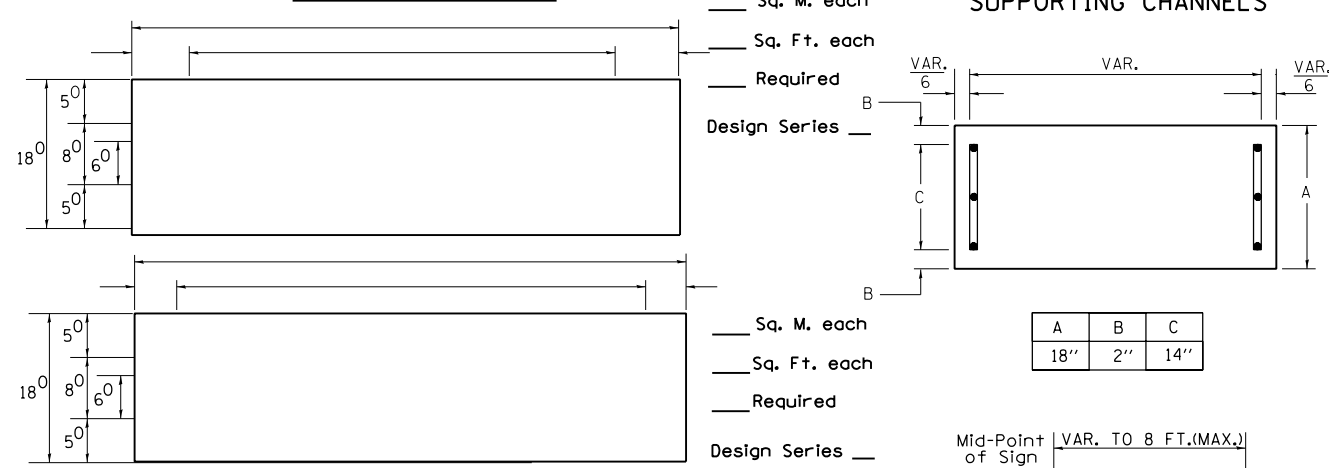

PANEL SIGN DESIGN TYPE 1

NOTE: SIGN DIMENSIONS ARE IN ENGLISH UNITS

PANEL SIGN DESIGN TYPE 2

GENERAL NOTES

- WHERE MAST ARM MOUNTED STREET NAME SIGNS ARE SPECIFIED, THE MAST ARM ASSEMBLY AND POLES SHALL BE DESIGNED TO SUPPORT THE LOADINGS CALLED FOR ON STANDARDS 877001, 877002, 877006, 877011 AND 877012, AS APPLICABLE, PLUS TWO (2) SIGN PANELS 2'-6" x 8'-0" MOUNTED AS SHOWN. THE DESIGN SHALL BE IN ACCORDANCE WITH THE REQUIREMENTS OF THE CURRENT "STANDARD SPECIFICATIONS FOR STRUCTURAL SUPPORTS FOR HIGHWAY SIGNS, LUMINAIRES, AND TRAFFIC SIGNALS" AS PUBLISHED BY THE AMERICAN ASSOCIATION OF STATE HIGHWAY AND TRANSPORTATION OFFICIALS FOR 80 M.P.H. WIND VELOCITY.
- ALL SIGNS SHALL HAVE A WHITE REFLECTORIZED LEGEND AND BORDER ON A GREEN REFLECTORIZED BACKGROUND, TYPE A SHEETING.
- THE SIGN LENGTH SHOULD BE INCREASED IN 6-INCH INCREMENTS, BUT THE OVERALL LENGTH SHOULD NOT EXCEED 8'-0".
- ALL BORDERS SHALL BE 3/4" WIDE AND CORNER RADIUS SHALL BE 2-1/4".
- SIGNFIX ALUMINUM CHANNEL FRAMING SYSTEM SHALL BE USED FOR ALL SIGNS ATTACHED TO SIGNAL POLES AND POSTS. LOCAL SUPPLIERS OF THE SIGNFIX ALUMINUM CHANNEL FRAMING SYSTEM ARE:

\* J.O. HERBERT CO. MIDLOTHIAN, VA. \* WESTERN REMAC INC. WOODRIDGE, IL.

**PARTS LISTING:**  
 SIGN CHANNEL PART \*HPN053 (MED. CHANNEL)  
 SIGN SCREWS 1/4" x 14 x 1" H.W.H. #3  
 SELF TAPPING WITH NEOPRENE WASHER  
 BRACKETS PART \*HPN034 (UNIVERSAL)  
 CHANNEL CLAMPS WITH STAINLESS STEEL STRAPPING