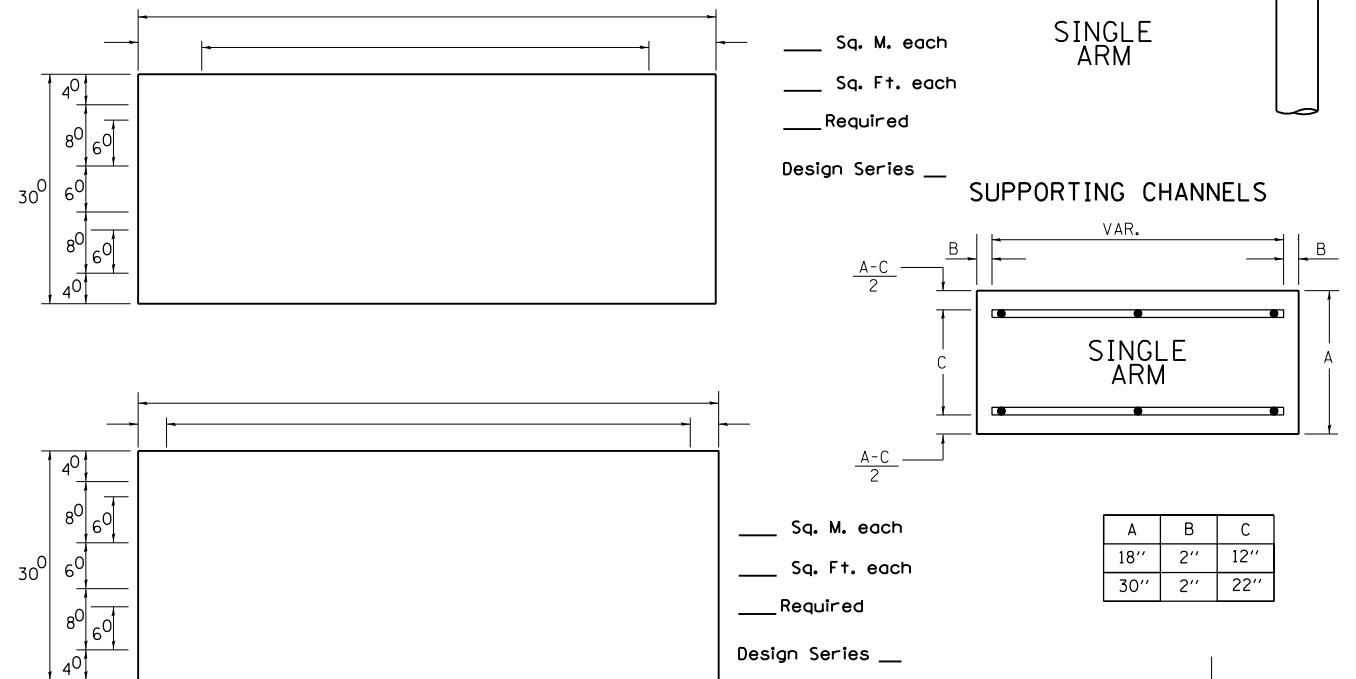

PANEL SIGN DESIGN TYPE 1

NOTE: SIGN DIMENSIONS ARE IN ENGLISH UNITS

PANEL SIGN DESIGN TYPE 2

GENERAL NOTES

- WHERE MAST ARM MOUNTED STREET NAME SIGNS ARE SPECIFIED, THE MAST ARM ASSEMBLY AND POLES SHALL BE DESIGNED TO SUPPORT THE LOADINGS CALLED FOR ON STANDARDS 877001, 877002, 877006, 877011 AND 877012, AS APPLICABLE, PLUS TWO (2) SIGN PANELS 2'-6" x 8'-0" MOUNTED AS SHOWN. THE DESIGN SHALL BE IN ACCORDANCE WITH THE REQUIREMENTS OF THE CURRENT "STANDARD SPECIFICATIONS FOR STRUCTURAL SUPPORTS FOR HIGHWAY SIGNS, LUMINAIRES, AND TRAFFIC SIGNALS" AS PUBLISHED BY THE AMERICAN ASSOCIATION OF STATE HIGHWAY AND TRANSPORTATION OFFICIALS FOR 80 M.P.H. WIND VELOCITY.
- ALL SIGNS SHALL HAVE A WHITE REFLECTORIZED LEGEND AND BORDER ON A GREEN REFLECTORIZED BACKGROUND, TYPE A SHEETING.
- THE SIGN LENGTH SHOULD BE INCREASED IN 6-INCH INCREMENTS, BUT THE OVERALL LENGTH SHOULD NOT EXCEED 8'-0".
- ALL BORDERS SHALL BE 3/4" WIDE AND CORNER RADIUS SHALL BE 2-1/4".
- SIGNFIX ALUMINUM CHANNEL FRAMING SYSTEM SHALL BE USED FOR ALL SIGNS ATTACHED TO SIGNAL POLES AND POSTS. LOCAL SUPPLIERS OF THE SIGNFIX ALUMINUM CHANNEL FRAMING SYSTEM ARE:

\* J.O. HERBERT CO. MIDLOTHIAN, VA. \* WESTERN REMAC INC. WOODRIDGE, IL.

**PARTS LISTING:**  
 SIGN CHANNEL PART \*HPN053 (MED. CHANNEL)  
 SIGN SCREWS 1/4" x 14 x 1" H.W.H. #3  
 SELF TAPPING WITH NEOPRENE WASHER  
 BRACKETS PART \*HPN034 (UNIVERSAL)  
 CHANNEL CLAMPS WITH STAINLESS STEEL STRAPPING