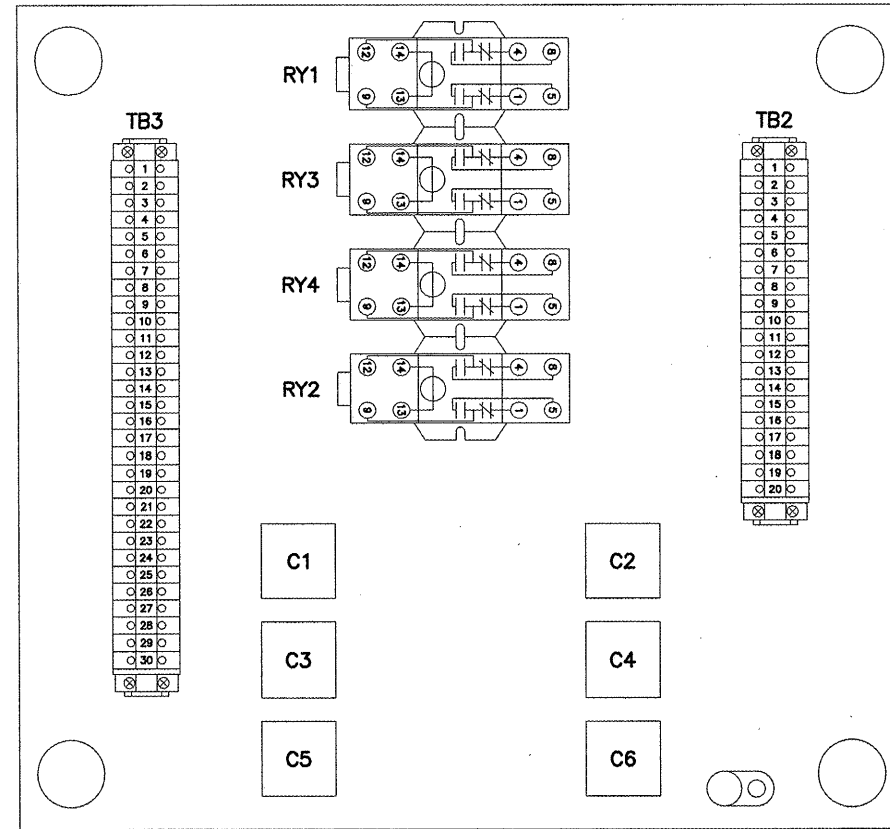

BN012

EXISTING INTERFACE PANEL INTERIOR LAYOUT  
 NO SCALE

LEGEND

- EXISTING WIRING
- PROPOSED WIRING
- ////// EXISTING INTERNAL WIRING TO BE REMOVED

NOTE: UPDATE WIRING DIAGRAM & PROVIDE LAMINATED COPY ON INSIDE OF PANEL DOOR.