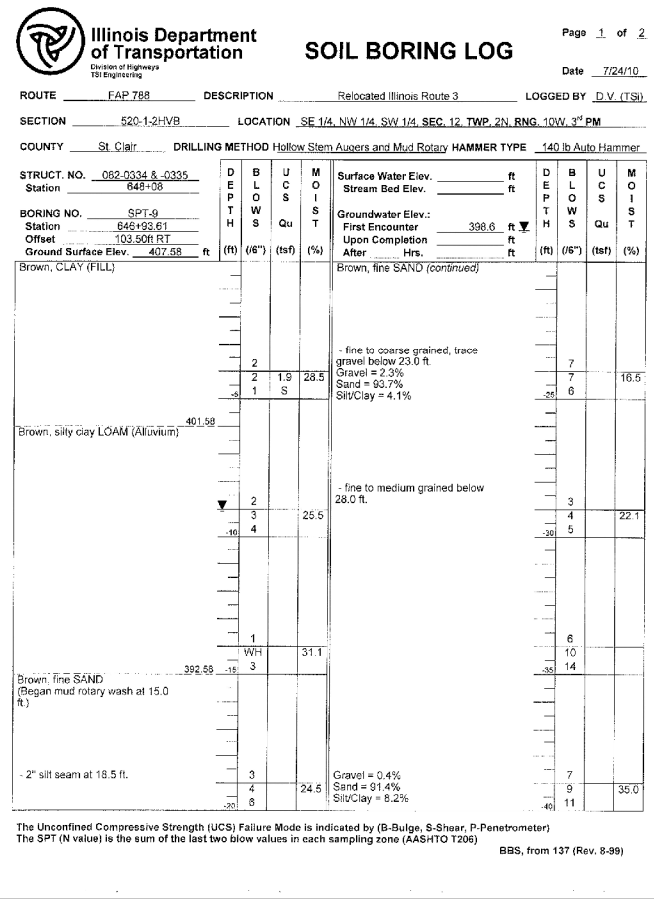

17-OCT-2012 P:\CX3000\1000cadd\10951\FINAL\_PLANS\0820334-76848-068-Boring\_Log\_8.dgn 16:40

**BORING SPT-9**  
(1 of 2)

**BORING SPT-9**  
(2 of 2)

**BORING SPT-10**  
(1 of 2)

**BORING SPT-10**  
(2 of 2)