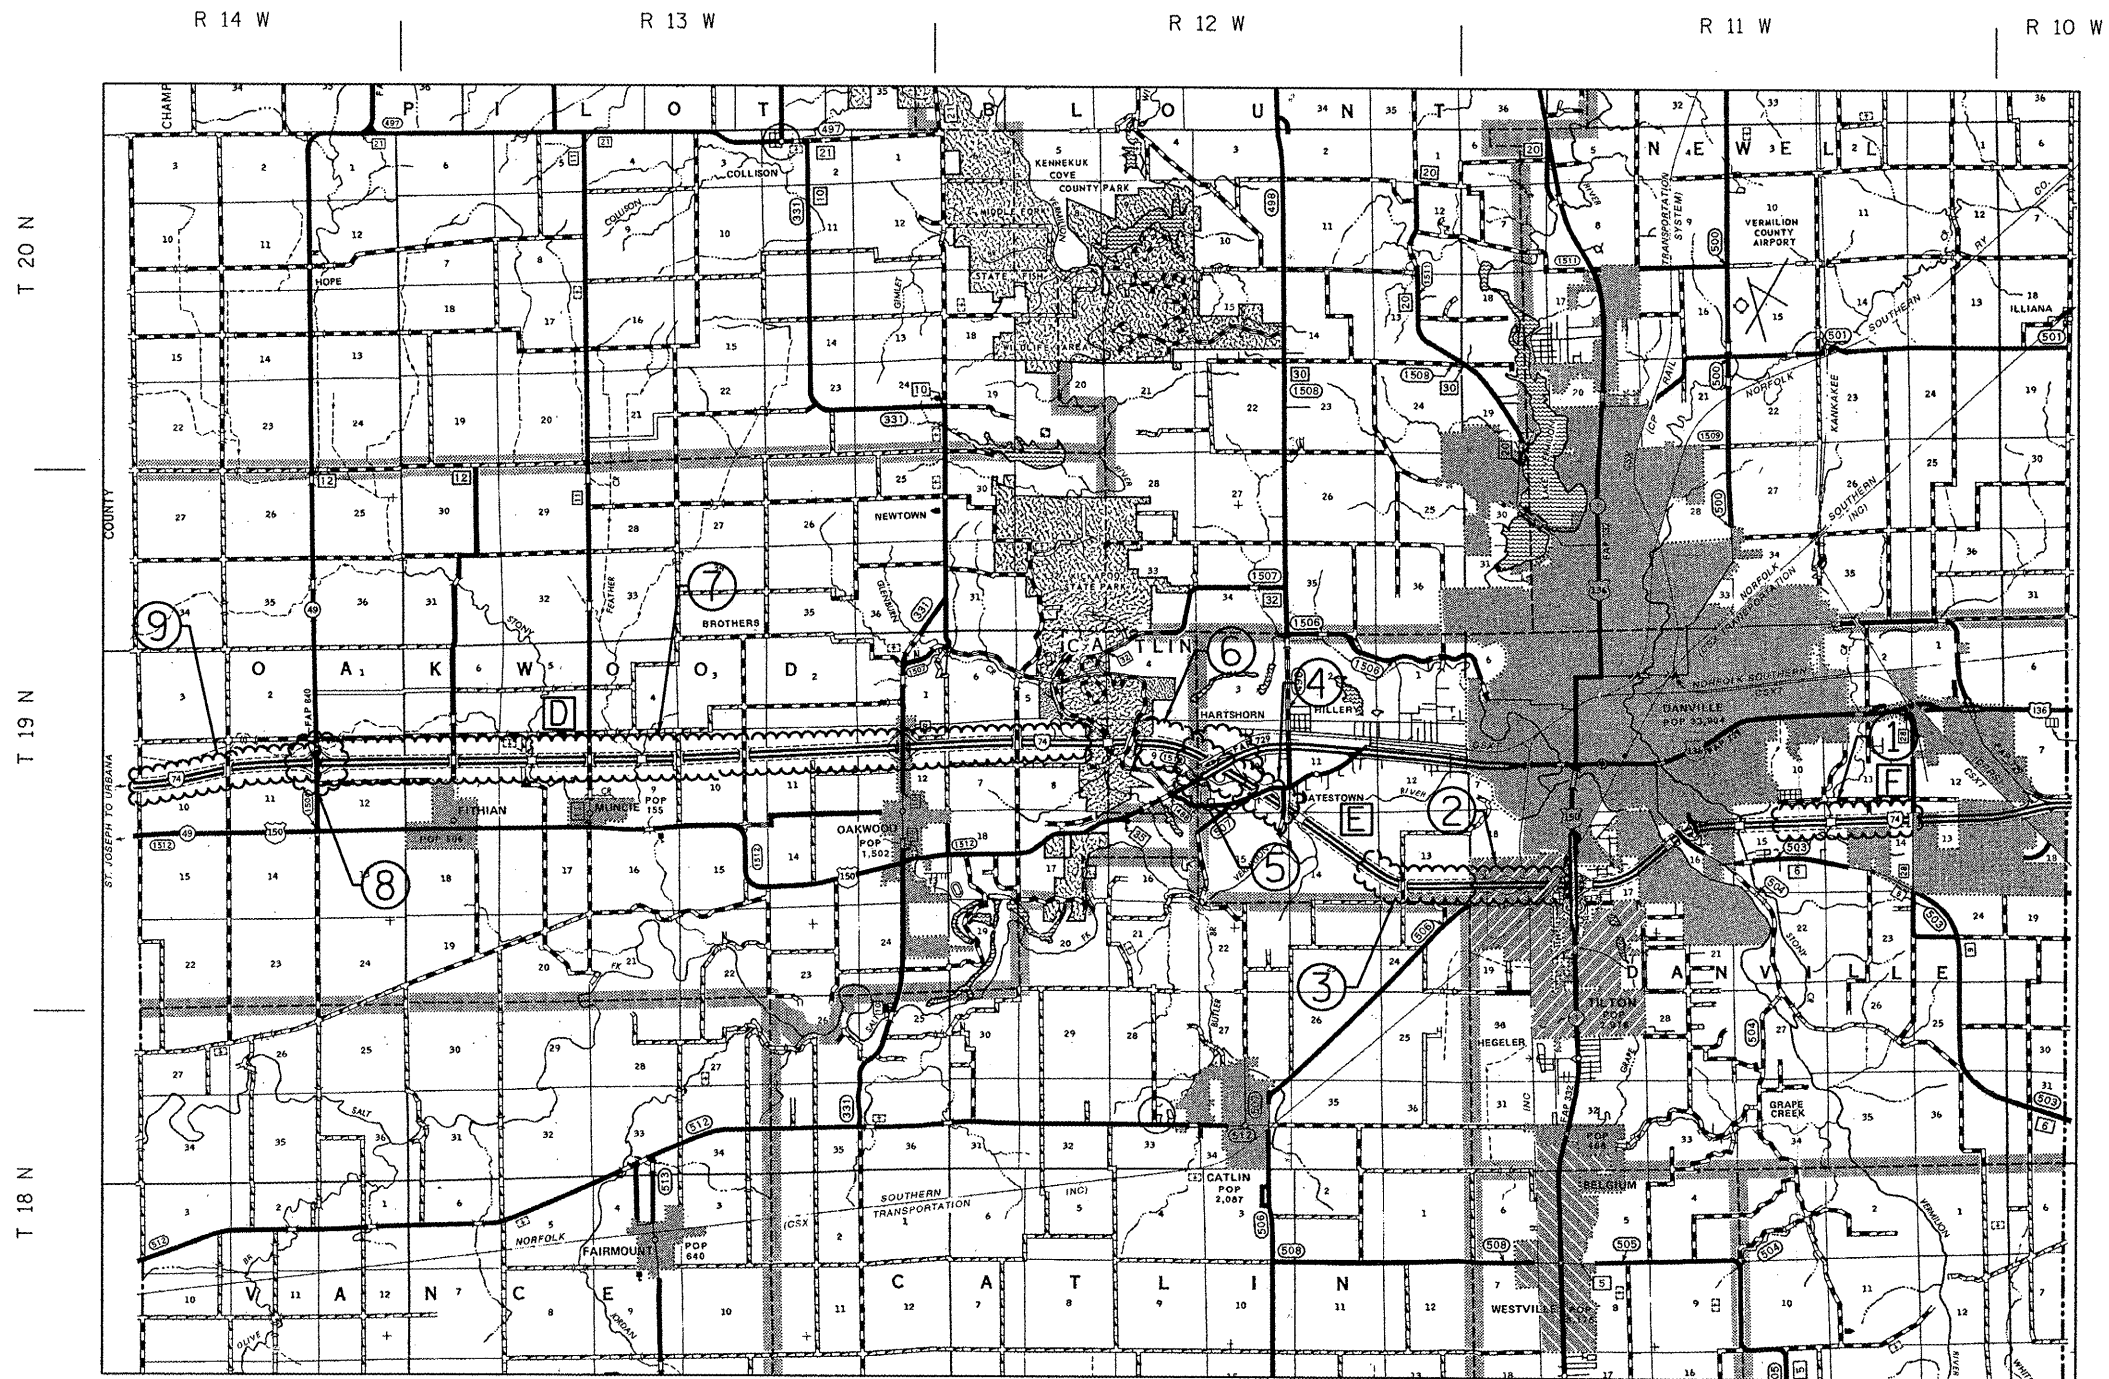

DETAILED LOCATION MAP

VERMILION COUNTY

-  LOCATION
-  MAP LOCATION NUMBER
-  TRAFFIC DATA

ESTIMATED ACRES IN VERMILION COUNTY = 221.00 ACRES
ACTUAL ACRES IN VERMILION COUNTY = 186.00 ACRES

TOWNSHIPS:
OAKWOOD, CATLIN, DANVILLE

• CHAMPAIGN, VERMILION

FILE NAME :	USER NAME : ceerlockjd	DESIGNED - BS	REVISED -
ai:\pwork\puidot\ceerlockjd\0226516\0570970-sht-loc map.dgn		DRAWN - BBP	REVISED -
	PLOT SCALE = 40,0000' / in.	CHECKED -	REVISED -
	PLOT DATE = 2/2/2012	DATE - 01/24/12	REVISED -

STATE OF ILLINOIS
DEPARTMENT OF TRANSPORTATION

DETAILED LOCATION MAP
VERMILION COUNTY

SCALE: NONE SHEET 1 OF 1 SHEETS STA. TO STA.

F.A.I. RTE.	SECTION	COUNTY	TOTAL SHEETS	SHEET NO.
57,74	D5 WEED SPRAYING 2012-1	•	7	2
CONTRACT NO. 70970				
ILLINOIS FED. AID PROJECT				