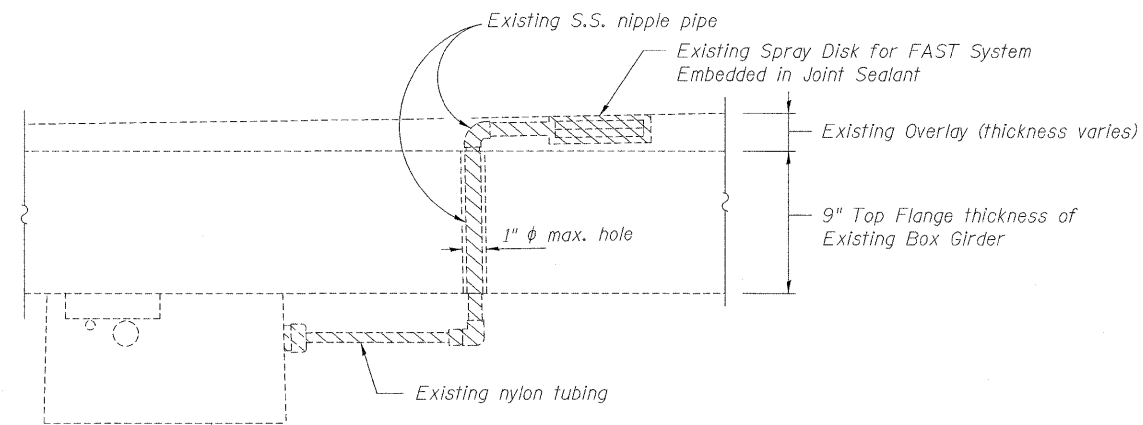

DETAIL 'A'

(27 Locations - S.B. Bridge)
(27 Locations - N.B. Bridge)

Hatching Indicates Removal

Note:
Remove existing spray disk, S.S. nipple pipe, 90° elbows & nylon tubing. System shall be capped or plugged inside enclosure box with suitable brass fitting capable of resisting the pressure in the remaining system. Hole in top flange of box girder shall be filled with an approved non-shrink grout.