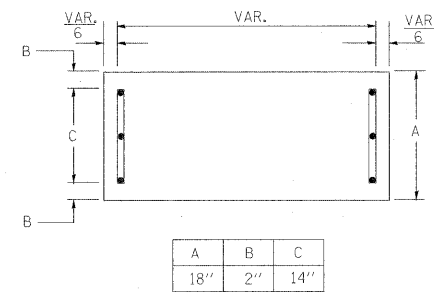

SUPPORTING CHANNELS