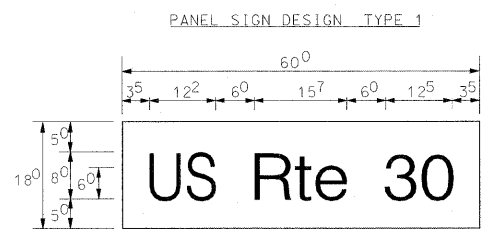

7.5 Sq. Ft. each  
3 Required  
Design Series D

7.5 Sq. Ft. each  
2 Required  
Design Series D

**GENERAL NOTES**

- WHERE MAST ARM MOUNTED STREET NAME SIGNS ARE SPECIFIED, THE MAST ARM ASSEMBLY AND POLES SHALL BE DESIGNED TO SUPPORT THE LOADINGS CALLED FOR ON STANDARDS 834001, 834006 AND 834011, AS APPLICABLE, PLUS TWO (2) SIGN PANELS 2'-6" x 6'-0" MOUNTED AS SHOWN. THE DESIGN SHALL BE IN ACCORDANCE WITH THE REQUIREMENTS OF THE CURRENT "STANDARD SPECIFICATIONS FOR STRUCTURAL SUPPORTS FOR HIGHWAY SIGNS, LUMINAIRES, AND TRAFFIC SIGNALS" AS PUBLISHED BY THE AMERICAN ASSOCIATION OF STATE HIGHWAY AND TRANSPORTATION OFFICIALS FOR 80 M.P.H. WIND VELOCITY.
- ALL SIGNS SHALL HAVE A WHITE REFLECTORIZED LEGEND AND BORDER ON A GREEN REFLECTORIZED BACKGROUND, TYPE A SHEETING.
- THE SIGN LENGTH SHOULD BE INCREASED IN 6-INCH INCREMENTS, BUT THE OVERALL LENGTH SHOULD NOT EXCEED 6'-0".
- ALL BORDERS SHALL BE 3/4" WIDE AND CORNER RADIUS SHALL BE 2-1/4".
- SIGNFIX ALUMINUM CHANNEL FRAMING SYSTEM SHALL BE USED FOR ALL SIGNS ATTACHED TO SIGNAL POLES AND POSTS. LOCAL SUPPLIERS OF THE SIGNFIX ALUMINUM CHANNEL FRAMING SYSTEM ARE: