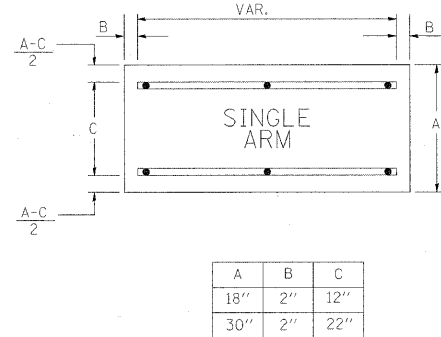

SUPPORTING CHANNELS

SIGNFIX ALUMINUM CHANNEL FRAMING SYSTEM
Shall be used. See Note #5.

Upper Case To Lower Case
Spacing Chart 8-6 Inch Series "C & D"

EXAMPLE, 2³ DENOTES 3/8"

SERIES	SECOND LETTER															
	acde		bhikl		f w		j		s t		v y		x		z	
	C	D	C	D	C	D	C	D	C	D	C	D	C	D	C	D
A W X	1²	1⁴	1⁴	1⁵	1²	1⁴	1⁰	1⁰	1¹	1⁴	1⁰	1⁰	1¹	1²	1²	1⁴
B	1⁴	1⁵	2⁰	2¹	1⁴	1⁵	1¹	1²	1⁴	1⁵	1²	1⁴	1²	1⁴	1⁶	1⁷
C E G	1⁴	1⁵	2⁰	2¹	1²	1⁴	1⁰	1⁰	1²	1⁴	1²	1⁴	1⁴	1⁵	1⁴	1⁵
D O Q R	1⁴	1⁵	2⁰	2¹	1⁴	1⁵	1⁰	1⁰	1²	1⁴	1²	1⁴	1⁴	1⁵	1⁴	1⁵
F	0⁵	0⁶	1⁴	1⁵	0⁶	1⁰	0⁵	0⁶	1⁰	0⁶	1⁰	0⁶	1⁰	1¹	1²	1⁴
H I M N	2⁰	2¹	2²	2⁴	2⁰	2¹	1⁴	1⁵	1⁶	1⁷	1⁶	1⁷	2⁰	2¹	2⁰	2¹
J U	2⁰	2¹	2⁰	2¹	1⁶	1⁷	1⁴	1⁵	1⁶	1⁷	1⁶	1⁷	1⁶	1⁷	2⁰	2¹
K L	1¹	1²	1⁶	1⁷	1¹	1²	0⁵	0⁶	1¹	1²	1¹	1²	1¹	1²	1²	1⁴
P	1²	1⁴	1⁴	1⁵	1²	1⁴	0⁵	0⁶	1¹	1²	1¹	1²	1²	1⁴	1²	1⁴
S	1²	1⁴	1⁶	1⁷	1²	1⁴	0⁶	1⁰	1²	1⁴	1²	1⁴	1²	1⁴	1²	1⁴
T	1¹	1²	1⁶	1⁷	0⁶	1⁰	0⁶	1⁰	1¹	1²	1¹	1²	1¹	1²	1²	1⁴
V	0⁶	1⁰	1⁴	1⁵	1¹	1²	0⁶	1⁰	1²	1⁴	1²	1⁴	1²	1⁴	1²	1⁴
Y	0⁵	0⁶	1⁴	1⁵	0⁶	1⁰	0⁵	0⁶	0⁵	0⁷	0⁵	0⁶	0⁶	1⁰	1¹	1²
Z	1⁶	1⁷	2²	2⁴	1⁶	1⁷	1²	1⁴	1⁶	1⁷	1⁶	1⁷	1⁶	1⁷	2⁰	2¹

Lower Case To Lower Case
Spacing Chart 6 Inch Series "C & D"

SERIES	SECOND LETTER															
	acde		bhikl		f w		j		s t		v y		x		z	
	C	D	C	D	C	D	C	D	C	D	C	D	C	D	C	D
ad h g i j	1⁶	1⁷	2²	2⁴	1⁶	1⁷	1²	1⁴	1⁴	1⁵	1⁴	1⁵	1⁶	1⁷	1⁶	1⁷
l m n q u																
b f k o p s	1²	1⁴	1⁶	1⁷	1¹	1²	0⁵	0⁶	1¹	1²	1¹	1²	1¹	1²	1⁴	1²
c e	1²	1⁴	1⁶	1⁷	1²	1⁴	0⁶	1⁰	1²	1⁴	1²	1⁴	1²	1⁴	1²	1⁴
r	0⁶	1⁰	1²	1⁴	0⁶	1⁰	0³	0³	0⁵	0⁶	0⁵	0⁶	1⁰	0⁶	1⁰	1⁰
t z	1²	1⁴	1⁶	1⁷	1²	1⁴	0⁶	1⁰	1¹	1²	1¹	1²	1¹	1²	1⁴	1²
v y	1¹	1²	1⁴	1⁵	1¹	1²	0⁵	0⁶	0⁶	1⁰	0⁶	1⁰	1¹	1²	1¹	1²
w	1¹	1²	1⁴	1⁵	1¹	1²	0⁵	0⁶	1¹	1²	1¹	1²	1¹	1²	1²	1⁴
x	1²	1⁴	1⁶	1⁷	1¹	1²	0⁵	0⁶	1¹	1²	1¹	1²	1¹	1²	1²	1⁴

Number To Number
Spacing Chart 8 Inch Series "C & D"

SERIES	SECOND NUMBER																			
	0		1		2		3		4		5		6		7		8		9	
	C	D	C	D	C	D	C	D	C	D	C	D	C	D	C	D	C	D	C	D
0 9	1⁶	1⁷	1⁶	1⁷	1⁴	1⁵	1²	1⁴	1⁴	1⁵	1⁴	1⁵	1⁶	1⁷	1²	1⁴	1⁶	1⁷	1⁶	1⁷
1	2⁰	2¹	2⁰	2¹	2⁰	2¹	1⁶	1⁷	1⁴	1⁵	2⁰	2¹	2⁰	2¹	1⁴	1⁵	2⁰	2¹	2⁰	2¹
2 3 4	1⁴	1⁵	1⁴	1⁵	1⁴	1⁵	1²	1⁴	1²	1⁴	1⁴	1⁵	1⁴	1⁵	1¹	1²	1⁶	1⁷	1⁴	1⁵
5	1⁴	1⁵	1⁴	1⁵	1⁴	1⁵	1¹	1²	1¹	1²	1⁴	1⁵	1⁴	1⁵	1¹	1²	1⁴	1⁵	1⁴	1⁵
6	1⁶	1⁷	1⁴	1⁵	1⁴	1⁵	1²	1⁵	1²	1⁴	1⁴	1⁵	1⁴	1⁵	1¹	1²	1⁴	1⁵	1⁴	1⁵
7	1²	1⁴	1²	1⁴	1⁴	1⁵	1²	1⁵	0⁵	0⁶	1²	1⁴	1⁴	1⁵	1¹	1²	1⁴	1⁵	1²	1⁴
8	1⁶	1⁷	1⁶	1⁷	1⁴	1⁵	1²	1⁵	1²	1⁴	1⁴	1⁵	1⁶	1⁷	1²	1⁴	1⁶	1⁷	1⁴	1⁵

LETTERS	UPPER AND LOWER CASE LETTER WIDTHS				LETTERS	6 INCH LOWER CASE LETTERS	
	6 INCH UPPER CASE LETTERS		8 INCH UPPER CASE LETTERS			SERIES	
	C	D	C	D		C	D
A	3⁶	5⁰	5⁰	6⁵	a	3⁵	4²
B	3²	4⁰	4³	5³	b	3⁵	4²
C	3²	4⁰	4³	5³	c	3⁵	4¹
D	3²	4⁰	4³	5³	d	3⁵	4²
E	3⁰	3⁵	4⁰	4⁷	e	3⁵	4²
F	3⁰	3⁵	4⁰	4⁷	f	2³	2⁶
G	3²	4⁰	4³	5³	g	3⁵	4²
H	3²	4⁰	4³	5³	h	3⁵	4²
I	0⁷	0⁷	1¹	1²	i	1¹	1¹
J	3⁰	3⁶	4⁰	5⁰	j	2⁰	2²
K	3²	4¹	4³	5⁴	k	3⁵	4²
L	3⁰	3⁵	4⁰	4⁷	l	1¹	1¹
M	3⁷	4⁵	5¹	6¹	m	6⁰	7⁰
N	3²	4⁰	4³	5³	n	3⁵	4²
O	3⁴	4²	4⁵	5⁵	o	3⁶	4³
P	3²	4⁰	4³	5³	p	3⁵	4²
Q	3⁴	4²	4⁵	5⁵	q	3⁵	4²
R	3²	4⁰	4³	5³	r	2⁶	3²
S	3²	4⁰	4³	5³	s	3⁶	4²
T	3⁰	3⁵	4⁰	4⁷	t	2⁷	3²
U	3²	4⁰	4³	5³	u	3⁵	4²
V	3⁵	4⁴	4⁷	6⁰	v	4²	4⁷
W	4⁴	5²	6⁰	7⁰	w	5⁵	6⁴
X	3⁴	4⁰	4⁵	5³	x	4⁴	5¹
Y	3⁶	5⁰	5⁰	6⁶	y	4⁶	5³
Z	3²	4⁰	4³	5³	z	3⁶	4³

NUMBER	6 INCH SERIES		8 INCH SERIES	
	C	D	C	D
1	1²	1⁴	1⁵	2⁰
2	3²	4⁰	4³	5³
3	3²	4⁰	4³	5³
4	3⁵	4³	4⁷	5⁷
5	3²	4⁰	4³	5³
6	3²	4⁰	4