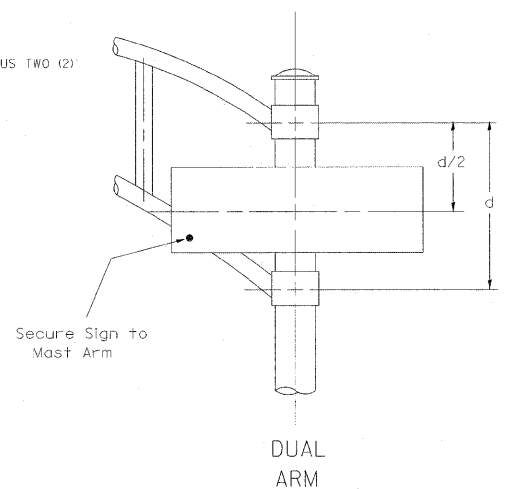

SUPPORTING CHANNELS

SIGNFIX ALUMINUM CHANNEL FRAMING SYSTEM
Shall be used. See Note #5.

Upper Case To Lower Case
Spacing Chart 8-6 Inch Series "C & D"

EXAMPLE, 2³ DENOTES 3/8"

SERIES	SECOND LETTER															
	acde		bhikl		f w		j		s t		v y		x		z	
	C	D	C	D	C	D	C	D	C	D	C	D	C	D	C	D
A W X	1²	1⁴	1⁴	1⁵	1²	1⁴	1⁰	1⁰	1¹	1⁴	1⁰	1⁰	1¹	1²	1²	1⁴
B	1⁴	1⁵	2⁰	2¹	1⁴	1⁵	1¹	1²	1⁴	1⁵	1²	1⁴	1²	1⁴	1⁶	1⁷
C E G	1⁴	1⁵	2⁰	2¹	1²	1⁴	1⁰	1⁰	1²	1⁴	1²	1⁴	1⁴	1⁵	1⁴	1⁵
D O Q R	1⁴	1⁵	2⁰	2¹	1⁴	1⁵	1⁰	1⁰	1²	1⁴	1²	1⁴	1⁴	1⁵	1⁴	1⁵
F	0⁵	0⁶	1⁴	1⁵	0⁶	1⁰	0⁵	0⁶	1⁰	0⁶	1⁰	0⁶	1⁰	1¹	1²	1⁴
H I M N	2⁰	2¹	2²	2⁴	2⁰	2¹	1⁴	1⁵	1⁶	1⁷	1⁶	1⁷	2⁰	2¹	2⁰	2¹
J U	2⁰	2¹	2⁰	2¹	1⁶	1⁷	1⁴	1⁵	1⁶	1⁷	1⁶	1⁷	1⁶	1⁷	2⁰	2¹
K L	1¹	1²	1⁶	1⁷	1¹	1²	0⁵	0⁶	1¹	1²	1¹	1²	1¹	1²	1²	1⁴
P	1²	1⁴	1⁴	1⁵	1²	1⁴	0⁵	0⁶	1¹	1²	1¹	1²	1²	1⁴	1²	1⁴
S	1²	1⁴	1⁶	1⁷	1²	1⁴	0⁶	1⁰	1²	1⁴	1²	1⁴	1²	1⁴	1²	1⁴
T	1¹	1²	1⁶	1⁷	0⁶	1⁰	0⁶	1⁰	1¹	1²	1¹	1²	1¹	1²	1²	1⁴
V	0⁶	1⁰	1⁴	1⁵	1¹	1²	0⁶	1⁰	1²	1⁴	1²	1⁴	1²	1⁴	1²	1⁴
Y	0⁵	0⁶	1⁴	1⁵	0⁶	1⁰	0⁵	0⁶	0⁵	0⁷	0⁵	0⁶	0⁶	1⁰	1¹	1²
Z	1⁶	1⁷	2²	2⁴	1⁶	1⁷	1²	1⁴	1⁶	1⁷	1⁶	1⁷	1⁶	1⁷	2⁰	2¹

Lower Case To Lower Case
Spacing Chart 6 Inch Series "C & D"

SERIES	SECOND LETTER															
	acde		bhikl		f w		j		s t		v y		x		z	
	C	D	C	D	C	D	C	D	C	D	C	D	C	D	C	D
ad h g i j	1⁶	1⁷	2²	2⁴	1⁶	1⁷	1²	1⁴	1⁴	1⁵	1⁴	1⁵	1⁶	1⁷	1⁶	1⁷
l m n q u																
b f k o p s	1²	1⁴	1⁶	1⁷	1¹	1²	0⁵	0⁶	1¹	1²	1¹	1²	1¹	1²	1⁴	1²
c e	1²	1⁴	1⁶	1⁷	1²	1⁴	0⁶	1⁰	1²	1⁴	1²	1⁴	1²	1⁴	1²	1⁴
r	0⁶	1⁰	1²	1⁴	0⁶	1⁰	0³	0³	0⁵	0⁶	0⁵	0⁶	1⁰	0⁶	1⁰	1⁰
t z	1²	1⁴	1⁶	1⁷	1²	1⁴	0⁶	1⁰	1¹	1²	1¹	1²	1¹	1²	1⁴	1²
v y	1¹	1²	1⁴	1⁵	1¹	1²	0⁵	0⁶	0⁶	1⁰	0⁶	1⁰	1¹	1²	1¹	1²
w	1¹	1²	1⁴	1⁵	1¹	1²	0⁵	0⁶	1¹	1²	1¹	1²	1¹	1²	1²	1⁴
x	1²	1⁴	1⁶	1⁷	1¹	1²	0⁵	0⁶	1¹	1²	1¹	1²	1¹	1²	1²	1⁴

Number To Number
Spacing Chart 8 Inch Series "C & D"

SERIES	SECOND NUMBER																			
	0		1		2		3		4		5		6		7		8		9	
	C	D	C	D	C	D	C	D	C	D	C	D	C	D	C	D	C	D	C	D
0 9	1⁶	1⁷	1⁶	1⁷	1⁴	1⁵	1²	1⁴	1⁴	1⁵	1⁴	1⁵	1⁶	1⁷	1²	1⁴	1⁶	1⁷	1⁶	1⁷
1	2⁰	2¹	2⁰	2¹	2⁰	2¹	1⁶	1⁷	1⁴	1⁵	2⁰	2¹	2⁰	2¹	1⁴	1⁵	2⁰	2¹	2⁰	2¹
2 3 4	1⁴	1⁵	1⁴	1⁵	1⁴	1⁵	1²	1⁴	1²	1⁴	1⁴	1⁵	1⁴	1⁵	1¹	1²	1⁶	1⁷	1⁴	1⁵
5	1⁴	1⁵	1⁴	1⁵	1⁴	1⁵	1¹	1²	1¹	1²	1⁴	1⁵	1⁴	1⁵	1¹	1²	1⁴	1⁵	1⁴	1⁵
6	1⁶	1⁷	1⁴	1⁵	1⁴	1⁵	1²	1⁵	1²	1⁴	1⁴	1⁵	1⁴	1⁵	1¹	1²	1⁴	1⁵	1⁴	1⁵
7	1²	1⁴	1²	1⁴	1⁴	1⁵	1²	1⁵	0⁵	0⁶	1²	1⁴	1⁴	1⁵	1¹	1²	1⁴	1⁵	1²	1⁴
8	1⁶	1⁷	1⁶	1⁷	1⁴	1⁵	1²	1⁵	1²	1⁴	1⁴	1⁵	1⁶	1⁷	1²	1⁴	1⁶	1⁷	1⁴	1⁵

LETTERS	UPPER AND LOWER CASE LETTER WIDTHS				LETTERS	6 INCH LOWER CASE LETTERS	
	6 INCH UPPER CASE LETTERS		8 INCH UPPER CASE LETTERS			SERIES	
	C	D	C	D		C	D
A	3⁶	5⁰	5⁰	6⁵	a	3⁵	4²
B	3²	4⁰	4³	5³	b	3⁵	4²
C	3²	4⁰	4³	5³	c	3⁵	4¹
D	3²	4⁰	4³	5³	d	3⁵	4²
E	3⁰	3⁵	4⁰	4⁷	e	3⁵	4²
F	3⁰	3⁵	4⁰	4⁷	f	2³	2⁶
G	3²	4⁰	4³	5³	g	3⁵	4²
H	3²	4⁰	4³	5³	h	3⁵	4²
I	0⁷	0⁷	1¹	1²	i	1¹	1¹
J	3⁰	3⁶	4⁰	5⁰	j	2⁰	2²
K	3²	4¹	4³	5⁴	k	3⁵	4²
L	3⁰	3⁵	4⁰	4⁷	l	1¹	1¹
M	3⁷	4⁵	5¹	6¹	m	6⁰	7⁰
N	3²	4⁰	4³	5³	n	3⁵	4²
O	3⁴	4²	4⁵	5⁵	o	3⁶	4³
P	3²	4⁰	4³	5³	p	3⁵	4²
Q	3⁴	4²	4⁵	5⁵	q	3⁵	4²
R	3²	4⁰	4³	5³	r	2⁶	3²
S	3²	4⁰	4³	5³	s	3⁶	4²
T	3⁰	3⁵	4⁰	4⁷	t	2⁷	3²
U	3²	4⁰	4³	5³	u	3⁵	4²
V	3⁵	4⁴	4⁷	6⁰	v	4²	4⁷
W	4⁴	5²	6⁰	7⁰	w	5⁵	6⁴
X	3⁴	4⁰	4⁵	5³	x	4⁴	5¹
Y	3⁶	5⁰	5⁰	6⁶	y	4⁶	5³
Z	3²	4⁰	4³	5³	z	3⁶	4³

NUMBER	6 INCH SERIES		8 INCH SERIES	
	C	D	C	D
1	1²	1⁴	1⁵	2⁰
2	3²	4⁰	4³	5³
3	3²	4⁰	4³	5³
4	3⁵	4³	4⁷	5⁷
5	3²	4⁰	4³	5³
6	3²	4⁰	4