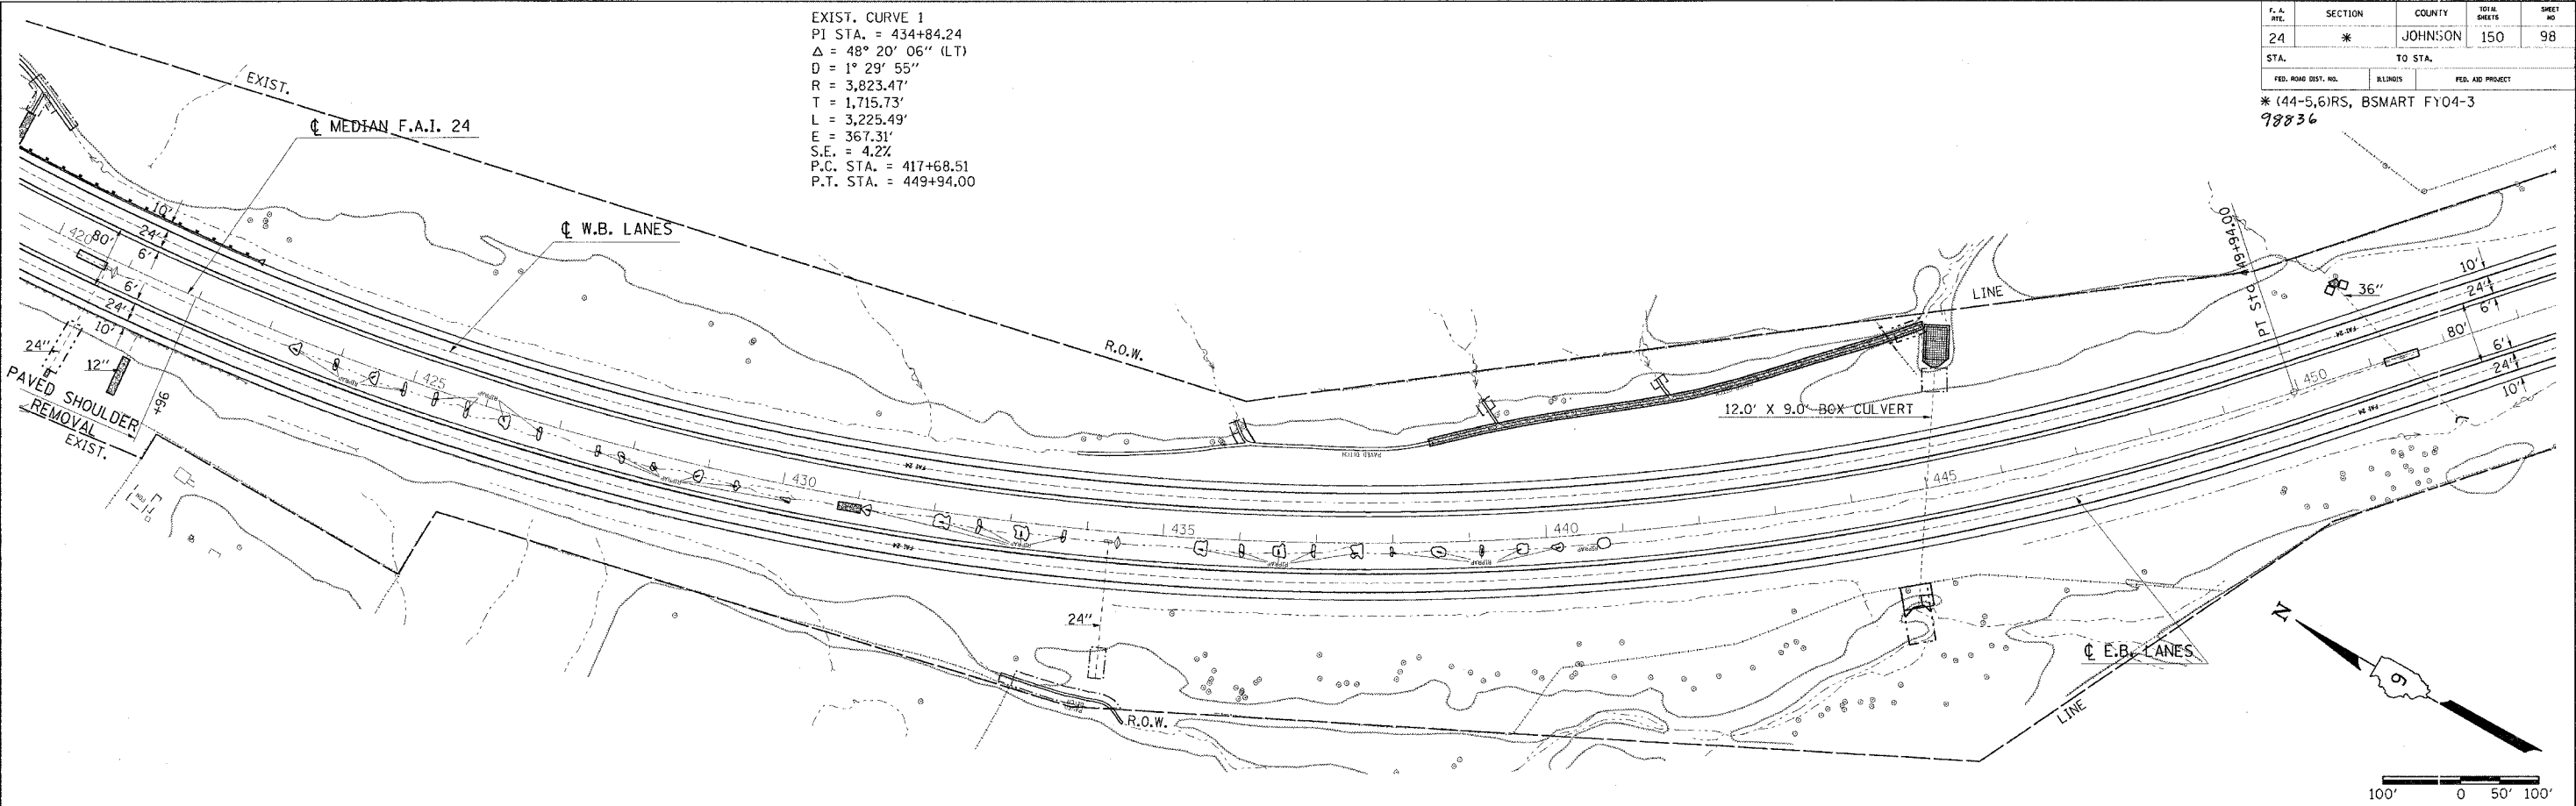

F.A. DIST.	SECTION	COUNTY	TOTAL SHEETS	SHEET NO.
24	*	JOHNSON	150	98

TO STA.

FED. ROAD DIST. NO. ILLINOIS FED. AID PROJECT

* (44-5,6)RS, BSMART FY04-3
98836

EXIST. CURVE 1
PI STA. = 434+84.24
 $\Delta = 48^\circ 20' 06''$ (LT)
 $D = 1^\circ 29' 55''$
 $R = 3,823.47'$
 $T = 1,715.73'$
 $L = 3,225.49'$
 $E = 367.31'$
 $S.E. = 4.2\%$
P.C. STA. = 417+68.51
P.T. STA. = 449+94.00