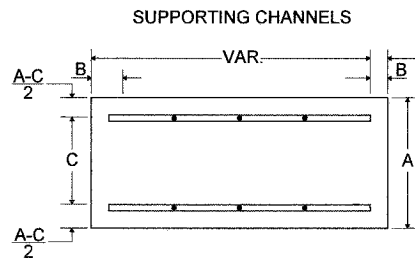

A	B	C
18"	2"	14"

SIGNFIX ALUMINUM CHANNEL FRAMING SYSTEM shall be used. See Note #5.

A	B	C
18"	2"	12"
30"	2"	22"

EXAMPLE, 2<sup>3</sup> DENOTES 3/8"

UPPER TO LOWER CASE SPACING CHART 8-6 INCH SERIES "C" & "D"