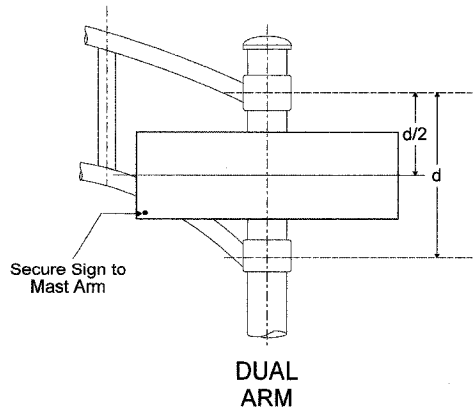

A	B	C
18"	2"	14"

SIGNFIX ALUMINUM CHANNEL FRAMING SYSTEM shall be used. See Note #5.

A	B	C
18"	2"	12"
30"	2"	22"

EXAMPLE, 2<sup>3</sup> DENOTES 3/8"

UPPER TO LOWER CASE SPACING CHART 8-6 INCH SERIES "C" & "D"