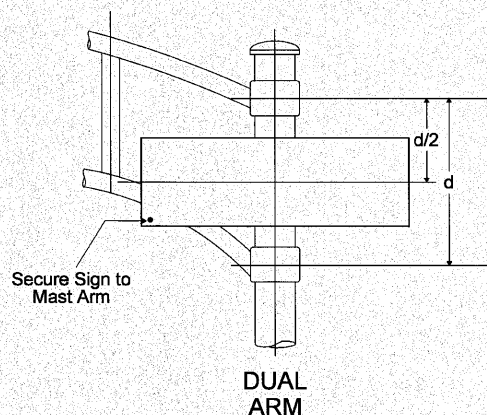

SUPPORTING CHANNELS

DUAL ARM

UPPER TO LOWER CASE SPACING CHART 8-6 INCH SERIES "C & D"

EXAMPLE, 2³ DENOTES 3/8"

SERIES	SECOND LETTER															
	a c d e		b h k		f w		j		s t		v y		x		z	
	g	o	q	l	m	n	p	r								
A W X	1²	1⁴	1⁴	1⁵	1²	1⁴	0⁶	1⁰	1¹	1⁴	0⁶	1⁰	1¹	1²	1²	1⁴
B	1⁴	1⁵	2⁰	2¹	1⁴	1⁵	1¹	1²	1⁴	1⁵	1²	1⁴	1²	1⁴	1⁶	1⁷
C E G	1⁴	1⁵	2⁰	2¹	1²	1⁴	0⁶	1⁰	1²	1⁴	1²	1⁴	1⁴	1⁵	1⁴	1⁵
D O Q R	1⁴	1⁵	2⁰	2¹	1⁴	1⁵	0⁶	1⁰	1²	1⁴	1²	1⁴	1⁴	1⁵	1⁴	1⁵
F	0⁵	0⁶	1⁴	1⁵	0⁶	1⁰	0⁵	0⁶	0⁶	1⁰	0⁶	1⁰	0⁶	1⁰	1¹	1²
H I M N	2⁰	2¹	2²	2⁴	2⁰	2¹	1⁴	1⁵	1⁶	1⁷	1⁶	1⁷	1⁶	1⁷	2⁰	2¹
J U	2⁰	2¹	2⁰	2¹	1⁶	1⁷	1⁴	1⁵	1⁶	1⁷	1⁶	1⁷	1⁶	1⁷	2⁰	2¹
K L	1¹	1²	1⁶	1⁷	1¹	1²	0⁵	0⁶	1¹	1²	1¹	1²	1¹	1²	1²	1⁴
P	1²	1⁴	1⁴	1⁵	1²	1⁴	0⁵	0⁶	1¹	1²	1¹	1²	1²	1⁴	1²	1⁴
S	1²	1⁴	1⁶	1⁷	1²	1⁴	0⁶	1⁰	1²	1⁴	1²	1⁴	1²	1⁴	1²	1⁴
T	1¹	1²	1⁶	1⁷	0⁶	1⁰	0⁶	1⁰	1¹	1²	1¹	1²	1¹	1²	1²	1⁴
V	0⁶	1⁰	1⁴	1⁵	1¹	1²	0⁶	1⁰	1²	1⁴	1²	1⁴	1²	1⁴	1²	1⁴
Y	0⁵	0⁶	1⁴	1⁵	0⁶	1⁰	0⁵	0⁶	0⁵	0⁷	0⁵	0⁶	0⁶	1⁰	1¹	1²
Z	1⁶	1⁷	2²	2⁴	1⁶	1⁷	1²	1⁴	1⁶	1⁷	1⁶	1⁷	1⁶	1⁷	2⁰	2¹

LOWER CASE TO LOWER CASE SPACING CHART 6 INCH SERIES "C" & "D"

SERIES	SECOND LETTER															
	a c d e		b h k		f w		j		s t		v y		x		z	
	g	o	q	l	m	n	p	r								
F	1⁶	1⁷	2²	2⁴	1⁶	1⁷	1²	1⁴	1⁴	1⁵	1⁴	1⁵	1⁶	1⁷	1⁶	1⁷
I	1⁶	1⁷	2²	2⁴	1⁶	1⁷	1²	1⁴	1⁴	1⁵	1⁴	1⁵	1⁶	1⁷	1⁶	1⁷
R	1⁶	1⁷	2²	2⁴	1⁶	1⁷	1²	1⁴	1⁴	1⁵	1⁴	1⁵	1⁶	1⁷	1⁶	1⁷
S	1⁶	1⁷	2²	2⁴	1⁶	1⁷	1²	1⁴	1⁴	1⁵	1⁴	1⁵	1⁶	1⁷	1⁶	1⁷
T	1²	1⁴	1⁶	1⁷	1¹	1²	0⁵	0⁶	1¹	1²	1¹	1²	1²	1⁴	1²	1⁴
L	1²	1⁴	1⁶	1⁷	1²	1⁴	0⁶	1⁰	1²	1⁴	1²	1⁴	1²	1⁴	1²	1⁴
E	0⁶	1⁰	1²	1⁴	0⁶	1⁰	0³	0³	0⁵	0⁶	0⁵	0⁶	0⁶	1⁰	0⁶	1⁰
T	1²	1⁴	1⁶	1⁷	1²	1⁴	0⁶	1⁰	1¹	1²	1¹	1²	1²	1⁴	1²	1⁴
T	1¹	1²	1⁴	1⁵	1¹	1²	0⁵	0⁶	0⁶	1⁰	0⁶	1⁰	1¹	1²	1¹	1²
E	1¹	1²	1⁴	1⁵	1¹	1²	0⁵	0⁶	1¹	1²	1¹	1²	1¹	1²	1²	1⁴
R	1²	1⁴	1⁶	1⁷	1¹	1²	0⁵	0⁶	1¹	1²	1¹	1²	1¹	1²	1²	1⁴

NUMBER TO NUMBER SPACING CHART 8 INCH SERIES "C" & "D"

SERIES	SECOND NUMBER																			
	0		1		2		3		4		5		6		7		8		9	
	C	D	C	D	C	D	C	D	C	D	C	D	C	D	C	D	C	D	C	D
F	1⁶	1⁷	1⁶	1⁷	1⁴	1⁵	1²	1⁴	1⁴	1⁵	1⁴	1⁵	1⁶	1⁷	1²	1⁴	1⁶	1⁷	1⁶	1⁷
I	2⁰	2¹	2⁰	2¹	2⁰	2¹	1⁶	1⁷	1⁴	1⁵	2⁰	2¹	2⁰	2¹	1⁴	1⁵	2⁰	2¹	2⁰	2¹
R	1⁴	1⁵	1⁴	1⁵	1⁴	1⁵	1²	1⁴	1²	1⁴	1⁴	1⁵	1⁴	1⁵	1¹	1²	1⁶	1⁷	1⁴	1⁵
S	1⁴	1⁵	1⁴	1⁵	1⁴	1⁵	1¹	1²	1¹	1²	1¹	1²	1¹	1²	1¹	1²	1¹	1²	1¹	1²
T	1⁶	1⁷	1⁴	1⁵	1⁴	1⁵	1²	1⁴	1²	1⁴	1⁴	1⁵	1⁴	1⁵	1¹	1²	1⁶	1⁷	1⁴	1⁵
L	1²	1⁴	1²	1⁴	1²	1⁴	1⁵	1²	1⁴	1⁵	1²	1⁴	1⁵	1²	1⁴	1⁵	1²	1⁴	1⁵	1²
E	1¹	1²	1⁴	1⁵	1¹	1²	0⁵	0⁶	1¹	1²	1¹	1²	1¹	1²	1¹	1²	1¹	1²	1¹	1²
N	1⁶	1⁷	1⁴	1⁵	1⁴	1⁵	1²	1⁴	1⁴	1⁵	1⁴	1⁵	1⁶	1⁷	1²	1⁴	1⁶	1⁷	1⁴	1⁵

UPPER AND LOWER CASE LETTER WIDTHS

L E T T E R S	6 INCH UPPER CASE LETTERS		8 INCH UPPER CASE LETTERS		L E T T E R S	6 INCH LOWER CASE LETTERS	
	SERIES		SERIES			SERIES	
	C	D	C	D		C	D
A	3⁶	5⁰	5⁰	6⁵	a	3⁵	4²
B	3²	4⁰	4³	5³	b	3⁵	4²
C	3²	4⁰	4³	5³	c	3⁵	4¹
D	3²	4⁰	4³	5³	d	3⁵	4²
E	3⁰	3⁵	4⁰	4⁷	e	3⁵	4²
F	3⁰	3⁵	4⁰	4⁷	f	2³	2⁶
G	3²	4⁰	4³	5³	g	3⁵	4²
H	3²	4⁰	4³	5³	h	3⁵	4²
I	0⁷	0⁷	1¹	1²	i	1¹	1¹
J	3⁰	3⁶	4⁰	5⁰	j	2⁰	2²
K	3²	4¹	4³	5⁴	k	3⁵	4²
L	3⁰	3⁵	4⁰	4⁷	l	1¹	1¹
M	3⁷	4⁵	5¹	6¹	m	6⁰	7⁰
N	3²	4⁰	4³	5³	n	3⁵	4²
O	3⁴	4²	4⁵	5⁵	o	3⁶	4³
P	3²	4⁰	4³	5³	p	3⁵	4²
Q	3⁴	4²	4⁵	5⁵	q	3⁵	4²
R	3²	4⁰	4³	5³	r	2⁶	3²
S	3²	4⁰	4³	5³	s	3⁶	4²
T	3⁰	3⁵	4⁰	4⁷	t	2⁷	3²
U	3²	4⁰	4³	5³	u	3⁵	4²
V	3⁵	4⁴	4⁷	6⁰	v	4²	4⁷
W	4⁴	5²	6⁰	7⁰	w	5⁵	6⁴
X	3⁴	4⁰	4⁵	5³	x	4⁴	5¹
Y	3⁶	5⁰	5⁰	6⁶	y	4⁶	5³
Z	3²	4⁰	4³	5³	z	3⁶	4³

NUMBER	6 INCH SERIES		8 INCH SERIES	
	C	D	C