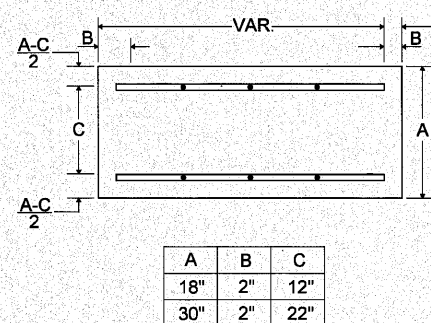

SUPPORTING CHANNELS

DUAL ARM

UPPER TO LOWER CASE SPACING CHART 8-6 INCH SERIES "C & D"

EXAMPLE, 2³ DENOTES 3/8"

SERIES	SECOND LETTER															
	a c d e		b h k		f w		j		s t		v y		x		z	
	g	o	q	l	m	n	p	r								
A W X	1²	1⁴	1⁴	1⁵	1²	1⁴	0⁶	1⁰	1¹	1⁴	0⁶	1⁰	1¹	1²	1²	1⁴
B	1⁴	1⁵	2⁰	2¹	1⁴	1⁵	1¹	1²	1⁴	1⁵	1²	1⁴	1²	1⁴	1⁶	1⁷
C E G	1⁴	1⁵	2⁰	2¹	1²	1⁴	0⁶	1⁰	1²	1⁴	1²	1⁴	1⁴	1⁵	1⁴	1⁵
D O Q R	1⁴	1⁵	2⁰	2¹	1⁴	1⁵	0⁶	1⁰	1²	1⁴	1²	1⁴	1⁴	1⁵	1⁴	1⁵
F	0⁵	0⁶	1⁴	1⁵	0⁶	1⁰	0⁵	0⁶	0⁶	1⁰	0⁶	1⁰	0⁶	1⁰	1¹	1²
H I M N	2⁰	2¹	2²	2⁴	2⁰	2¹	1⁴	1⁵	1⁶	1⁷	1⁶	1⁷	1⁶	1⁷	2⁰	2¹
J U	2⁰	2¹	2⁰	2¹	1⁶	1⁷	1⁴	1⁵	1⁶	1⁷	1⁶	1⁷	1⁶	1⁷	2⁰	2¹
K L	1¹	1²	1⁶	1⁷	1¹	1²	0⁵	0⁶	1¹	1²	1¹	1²	1¹	1²	1²	1⁴
P	1²	1⁴	1⁴	1⁵	1²	1⁴	0⁵	0⁶	1¹	1²	1¹	1²	1²	1⁴	1²	1⁴
S	1²	1⁴	1⁶	1⁷	1²	1⁴	0⁶	1⁰	1²	1⁴	1²	1⁴	1²	1⁴	1²	1⁴
T	1¹	1²	1⁶	1⁷	0⁶	1⁰	0⁶	1⁰	1¹	1²	1¹	1²	1¹	1²	1²	1⁴
V	0⁶	1⁰	1⁴	1⁵	1¹	1²	0⁶	1⁰	1²	1⁴	1²	1⁴	1²	1⁴	1²	1⁴
Y	0⁵	0⁶	1⁴	1⁵	0⁶	1⁰	0⁵	0⁶	0⁵	0⁷	0⁵	0⁶	0⁶	1⁰	1¹	1²
Z	1⁶	1⁷	2²	2⁴	1⁶	1⁷	1²	1⁴	1⁶	1⁷	1⁶	1⁷	1⁶	1⁷	2⁰	2¹

LOWER CASE TO LOWER CASE SPACING CHART 6 INCH SERIES "C" & "D"

SERIES	SECOND LETTER															
	a c d e		b h k		f w		j		s t		v y		x		z	
	g	o	q	l	m	n	p	r								
F	1⁶	1⁷	2²	2⁴	1⁶	1⁷	1²	1⁴	1⁴	1⁵	1⁴	1⁵	1⁶	1⁷	1⁶	1⁷
I	1⁶	1⁷	2²	2⁴	1⁶	1⁷	1²	1⁴	1⁴	1⁵	1⁴	1⁵	1⁶	1⁷	1⁶	1⁷
R	1⁶	1⁷	2²	2⁴	1⁶	1⁷	1²	1⁴	1⁴	1⁵	1⁴	1⁵	1⁶	1⁷	1⁶	1⁷
S	1⁶	1⁷	2²	2⁴	1⁶	1⁷	1²	1⁴	1⁴	1⁵	1⁴	1⁵	1⁶	1⁷	1⁶	1⁷
T	1²	1⁴	1⁶	1⁷	1¹	1²	0⁵	0⁶	1¹	1²	1¹	1²	1²	1⁴	1²	1⁴
L	1²	1⁴	1⁶	1⁷	1²	1⁴	0⁶	1⁰	1²	1⁴	1²	1⁴	1²	1⁴	1²	1⁴
E	0⁶	1⁰	1²	1⁴	0⁶	1⁰	0³	0³	0⁵	0⁶	0⁵	0⁶	0⁶	1⁰	0⁶	1⁰
T	1²	1⁴	1⁶	1⁷	1²	1⁴	0⁶	1⁰	1¹	1²	1¹	1²	1²	1⁴	1²	1⁴
T	1¹	1²	1⁴	1⁵	1¹	1²	0⁵	0⁶	0⁶	1⁰	0⁶	1⁰	1¹	1²	1¹	1²
E	1¹	1²	1⁴	1⁵	1¹	1²	0⁵	0⁶	1¹	1²	1¹	1²	1¹	1²	1²	1⁴
R	1²	1⁴	1⁶	1⁷	1¹	1²	0⁵	0⁶	1¹	1²	1¹	1²	1¹	1²	1²	1⁴

NUMBER TO NUMBER SPACING CHART 8 INCH SERIES "C" & "D"

SERIES	SECOND NUMBER																			
	0		1		2		3		4		5		6		7		8		9	
	C	D	C	D	C	D	C	D	C	D	C	D	C	D	C	D	C	D	C	D
F	1⁶	1⁷	1⁶	1⁷	1⁴	1⁵	1²	1⁴	1⁴	1⁵	1⁴	1⁵	1⁶	1⁷	1²	1⁴	1⁶	1⁷	1⁶	1⁷
I	2⁰	2¹	2⁰	2¹	2⁰	2¹	1⁶	1⁷	1⁴	1⁵	2⁰	2¹	2⁰	2¹	1⁴	1⁵	2⁰	2¹	2⁰	2¹
R	1⁴	1⁵	1⁴	1⁵	1⁴	1⁵	1²	1⁴	1²	1⁴	1⁴	1⁵	1⁴	1⁵	1¹	1²	1⁶	1⁷	1⁴	1⁵
S	1⁴	1⁵	1⁴	1⁵	1⁴	1⁵	1¹	1²	1¹	1²	1¹	1²	1¹	1²	1¹	1²	1¹	1²	1¹	1²
T	1⁶	1⁷	1⁴	1⁵	1⁴	1⁵	1²	1⁴	1²	1⁴	1⁴	1⁵	1⁴	1⁵	1¹	1²	1⁶	1⁷	1⁴	1⁵
L	1²	1⁴	1²	1⁴	1²	1⁴	1⁵	1²	1⁴	1⁵	1²	1⁴	1⁵	1²	1⁴	1⁵	1²	1⁴	1⁵	1²
E	1¹	1²	1⁴	1⁵	1¹	1²	0⁵	0⁶	1¹	1²	1¹	1²	1¹	1²	1¹	1²	1¹	1²	1¹	1²
N	1⁶	1⁷	1⁴	1⁵	1⁴	1⁵	1²	1⁴	1⁴	1⁵	1⁴	1⁵	1⁶	1⁷	1²	1⁴	1⁶	1⁷	1⁴	1⁵

UPPER AND LOWER CASE LETTER WIDTHS

L E T T E R S	6 INCH UPPER CASE LETTERS		8 INCH UPPER CASE LETTERS		L E T T E R S	6 INCH LOWER CASE LETTERS	
	SERIES		SERIES			SERIES	
	C	D	C	D		C	D
A	3⁶	5⁰	5⁰	6⁵	a	3⁵	4²
B	3²	4⁰	4³	5³	b	3⁵	4²
C	3²	4⁰	4³	5³	c	3⁵	4¹
D	3²	4⁰	4³	5³	d	3⁵	4²
E	3⁰	3⁵	4⁰	4⁷	e	3⁵	4²
F	3⁰	3⁵	4⁰	4⁷	f	2³	2⁶
G	3²	4⁰	4³	5³	g	3⁵	4²
H	3²	4⁰	4³	5³	h	3⁵	4²
I	0⁷	0⁷	1¹	1²	i	1¹	1¹
J	3⁰	3⁶	4⁰	5⁰	j	2⁰	2²
K	3²	4¹	4³	5⁴	k	3⁵	4²
L	3⁰	3⁵	4⁰	4⁷	l	1¹	1¹
M	3⁷	4⁵	5¹	6¹	m	6⁰	7⁰
N	3²	4⁰	4³	5³	n	3⁵	4²
O	3⁴	4²	4⁵	5⁵	o	3⁶	4³
P	3²	4⁰	4³	5³	p	3⁵	4²
Q	3⁴	4²	4⁵	5⁵	q	3⁵	4²
R	3²	4⁰	4³	5³	r	2⁶	3²
S	3²	4⁰	4³	5³	s	3⁶	4²
T	3⁰	3⁵	4⁰	4⁷	t	2⁷	3²
U	3²	4⁰	4³	5³	u	3⁵	4²
V	3⁵	4⁴	4⁷	6⁰	v	4²	4⁷
W	4⁴	5²	6⁰	7⁰	w	5⁵	6⁴
X	3⁴	4⁰	4⁵	5³	x	4⁴	5¹
Y	3⁶	5⁰	5⁰	6⁶	y	4⁶	5³
Z	3²	4⁰	4³	5³	z	3⁶	4³

NUMBER	6 INCH SERIES		8 INCH SERIES	
	C	D	C