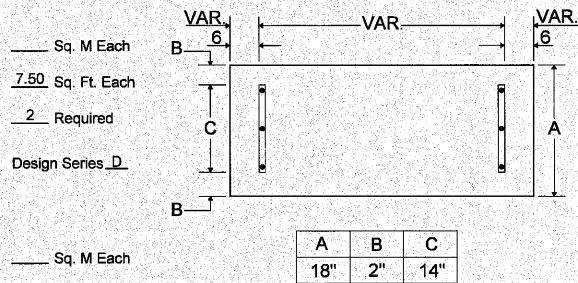

NOTE: SIGN DIMENSIONS ARE IN ENGLISH UNITS.

SUPPORTING CHANNELS

— Sq. M Each  
7.50 Sq. Ft. Each  
2 Required  
Design Series\_D

— Sq. M Each  
13.75 Sq. Ft. Each  
2 Required  
Design Series\_D

SIGNFIX ALUMINUM CHANNEL FRAMING SYSTEM shall be used. See Note #5.