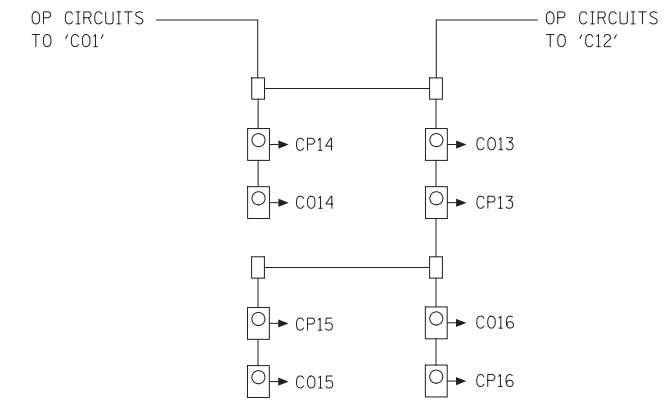

**ENLARGED I-190 UNDERPASS LIGHTING**

**ENLARGED DETAIL "C"**

**ENLARGED DETAIL "B"  
CANADIAN NATIONAL RAILROAD  
OVER I-190 UNDERPASS**

**ENLARGED DETAIL "A"  
RAMP TO SB I-294 OVER I-190 UNDERPASS**

FOR CONTROLLER C LOAD TABLE  
SEE SHEET E-35