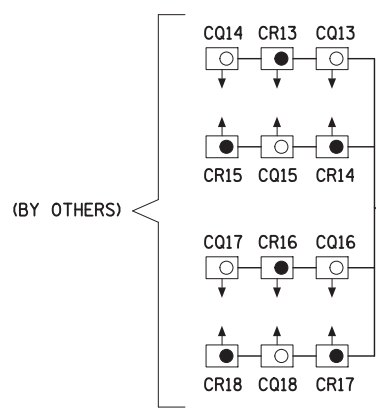

**ENLARGED I-190 UNDERPASS LIGHTING**

**ENLARGED DETAIL "C"**

**ENLARGED DETAIL "B"  
CANADIAN NATIONAL RAILROAD  
OVER I-190 UNDERPASS**

**ENLARGED DETAIL "A"  
RAMP TO SB I-294 OVER I-190 UNDERPASS**

FOR CONTROLLER C LOAD TABLE  
SEE SHEET E-35