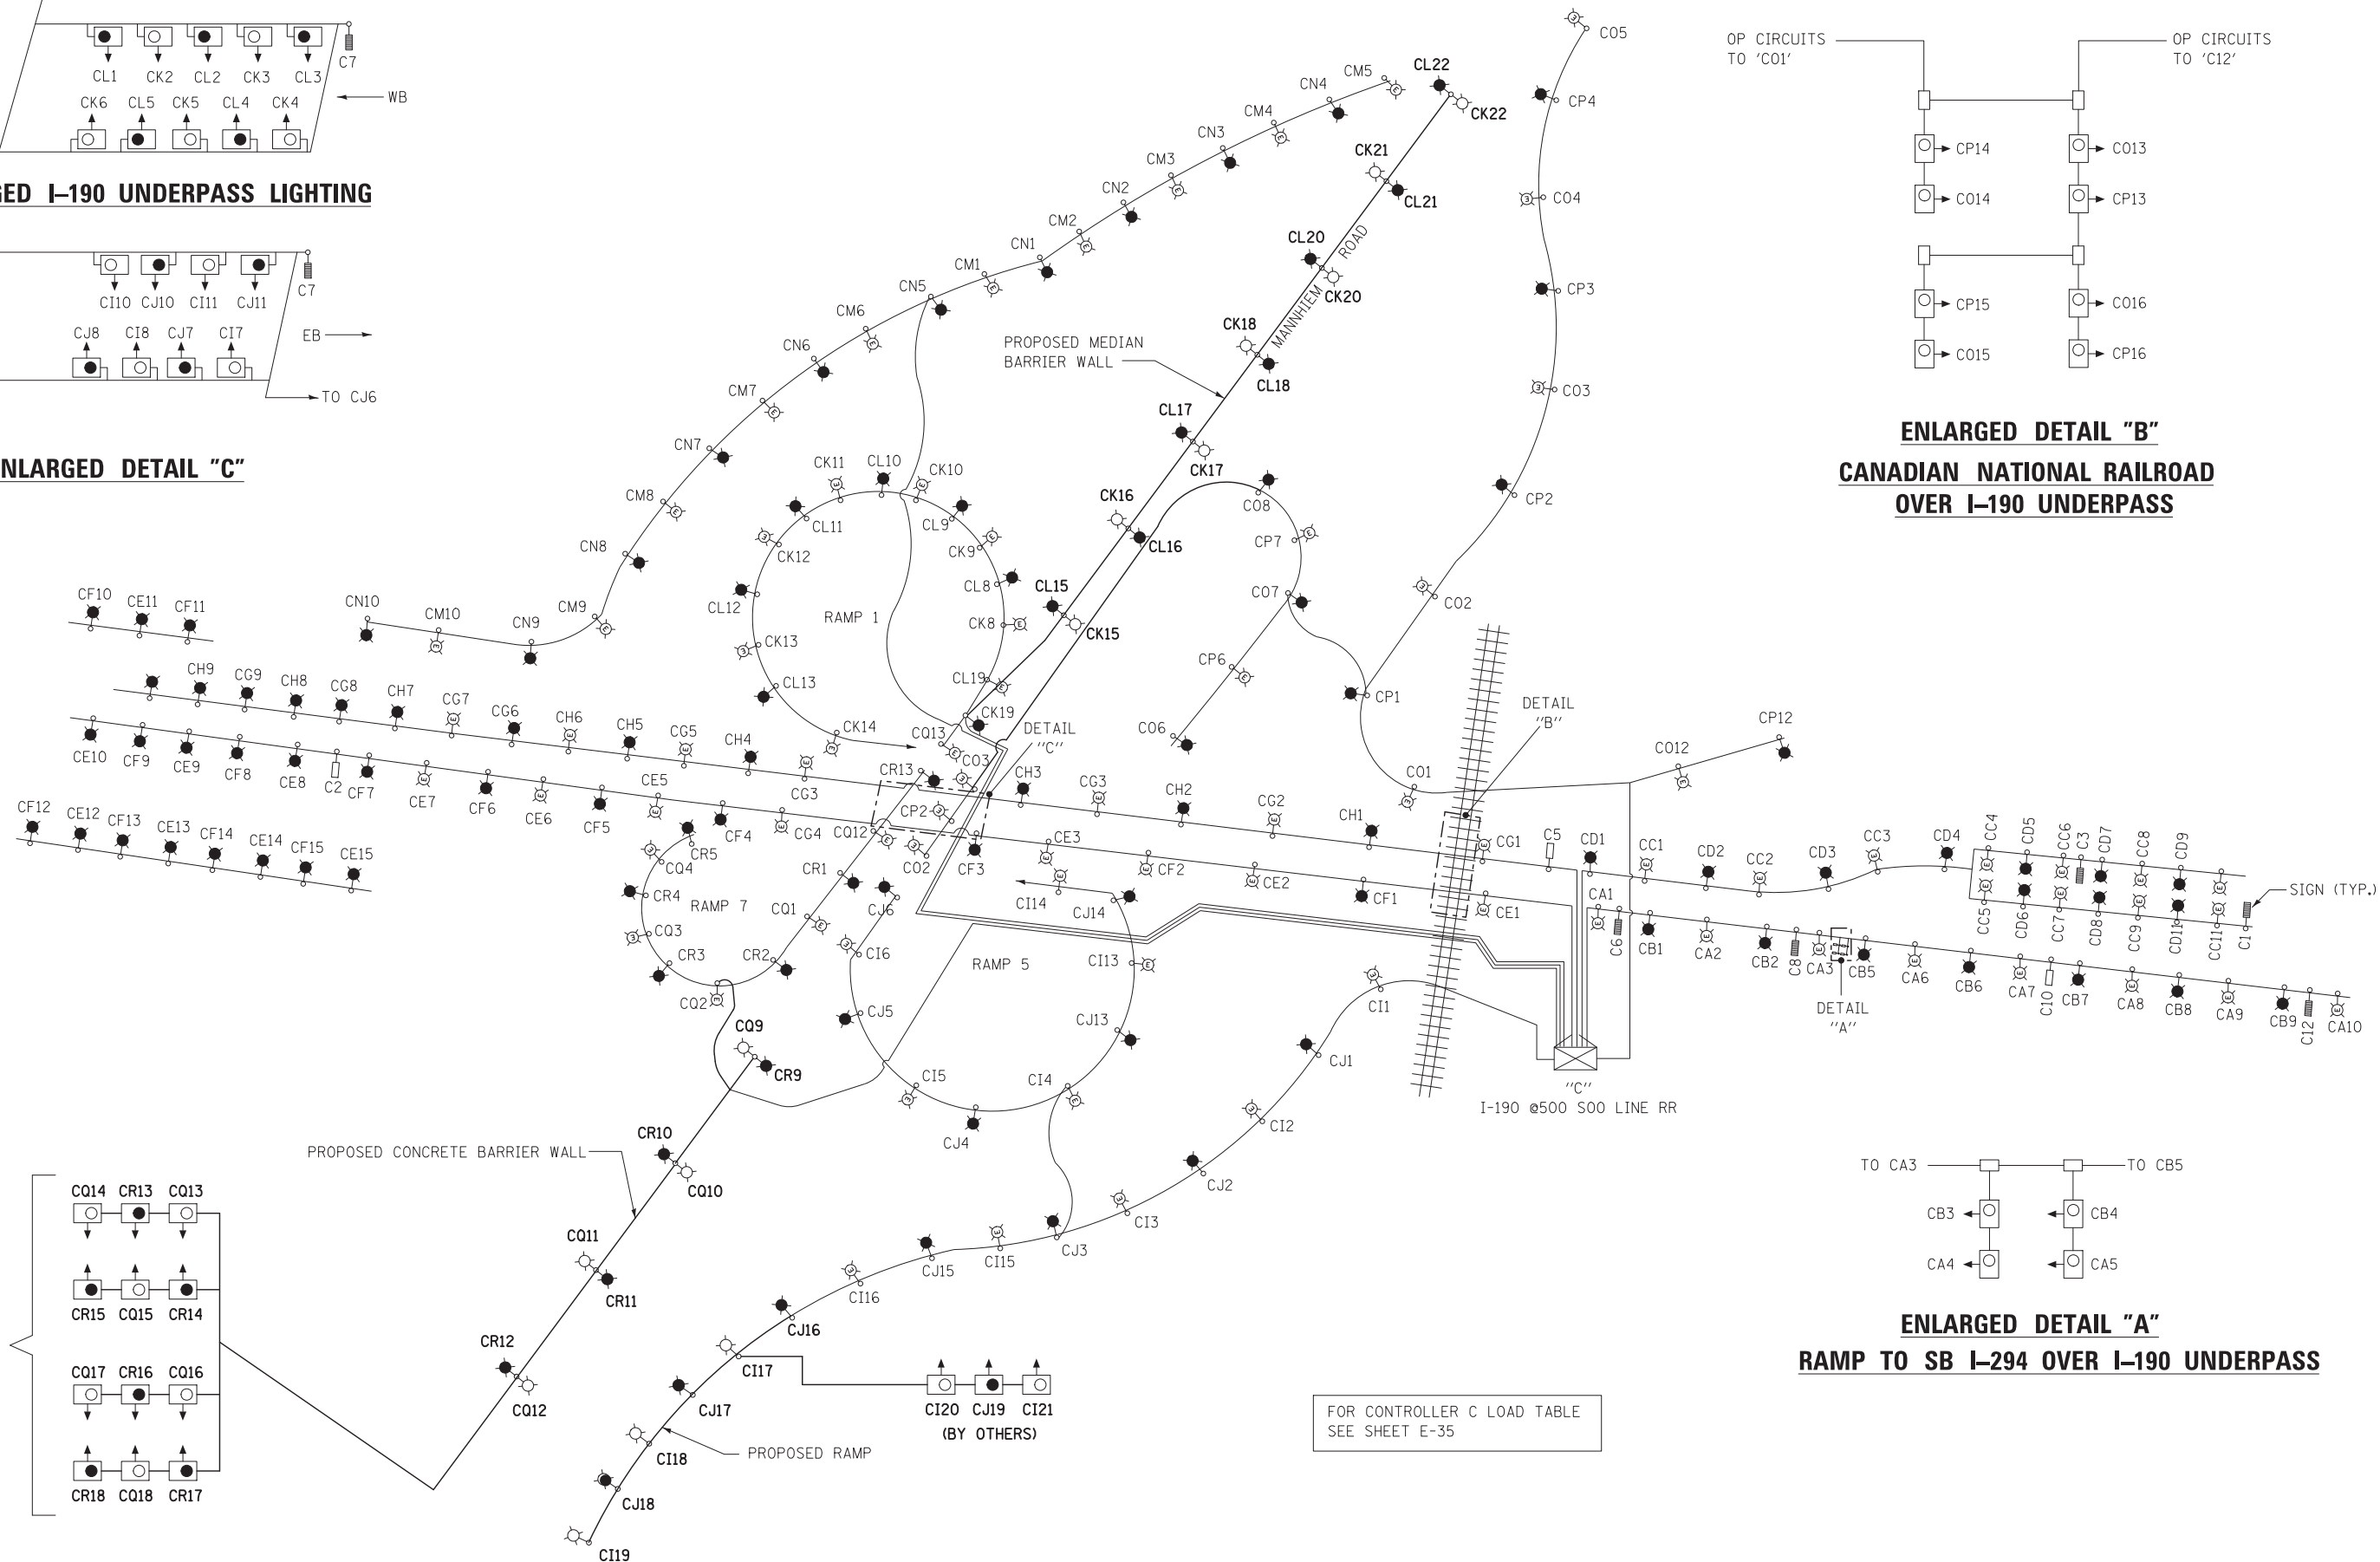

**ENLARGED I-190 UNDERPASS LIGHTING**

**ENLARGED DETAIL "C"**

**ENLARGED DETAIL "B"  
CANADIAN NATIONAL RAILROAD  
OVER I-190 UNDERPASS**

**ENLARGED DETAIL "A"  
RAMP TO SB I-294 OVER I-190 UNDERPASS**

FOR CONTROLLER C LOAD TABLE  
SEE SHEET E-35