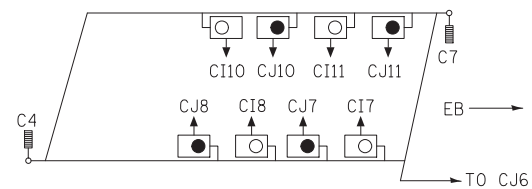

**ENLARGED I-190 UNDERPASS LIGHTING**

**ENLARGED DETAIL "C"**

**ENLARGED DETAIL "B"  
CANADIAN NATIONAL RAILROAD  
OVER I-190 UNDERPASS**

**ENLARGED DETAIL "A"  
RAMP TO SB I-294 OVER I-190 UNDERPASS**

FOR CONTROLLER C LOAD TABLE  
SEE SHEET E-35