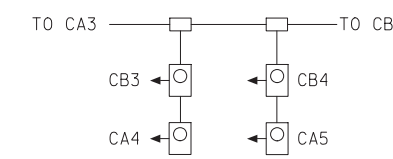

**ENLARGED I-190 UNDERPASS LIGHTING**

**ENLARGED DETAIL "C"**

**ENLARGED DETAIL "B"  
CANADIAN NATIONAL RAILROAD  
OVER I-190 UNDERPASS**

**ENLARGED DETAIL "A"  
RAMP TO SB I-294 OVER I-190 UNDERPASS**

FOR CONTROLLER C LOAD TABLE  
SEE SHEET E-35