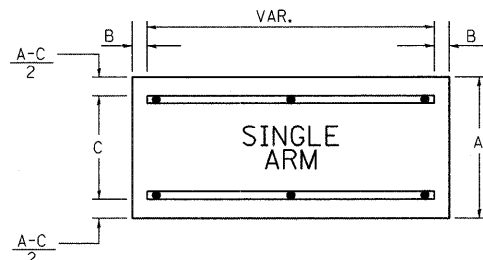

BRACKETS PART #HPN034 (UNIVERSAL)  
CHANNEL CLAMPS WITH STAINLESS STEEL STRAPPING

OTHER BRANDS OF MOUNTING HARDWARE ARE ACCEPTABLE, BASED UPON THE DEPARTMENT'S APPROVAL AND COMPATIBILITY WITH THE CHANNEL/BACKET OF THE ABOVE PRODUCT.

SUPPORTING CHANNELS

A	B	C
18"	2"	14"

SUPPORTING CHANNELS

A	B	C
18"	2"	12"
30"	2"	22"

SIGNFIX ALUMINUM CHANNEL FRAMING SYSTEM

Shall be used. See Note #5.

Upper Case To Lower Case  
Spacing Chart 8-6 Inch Series "C & D"